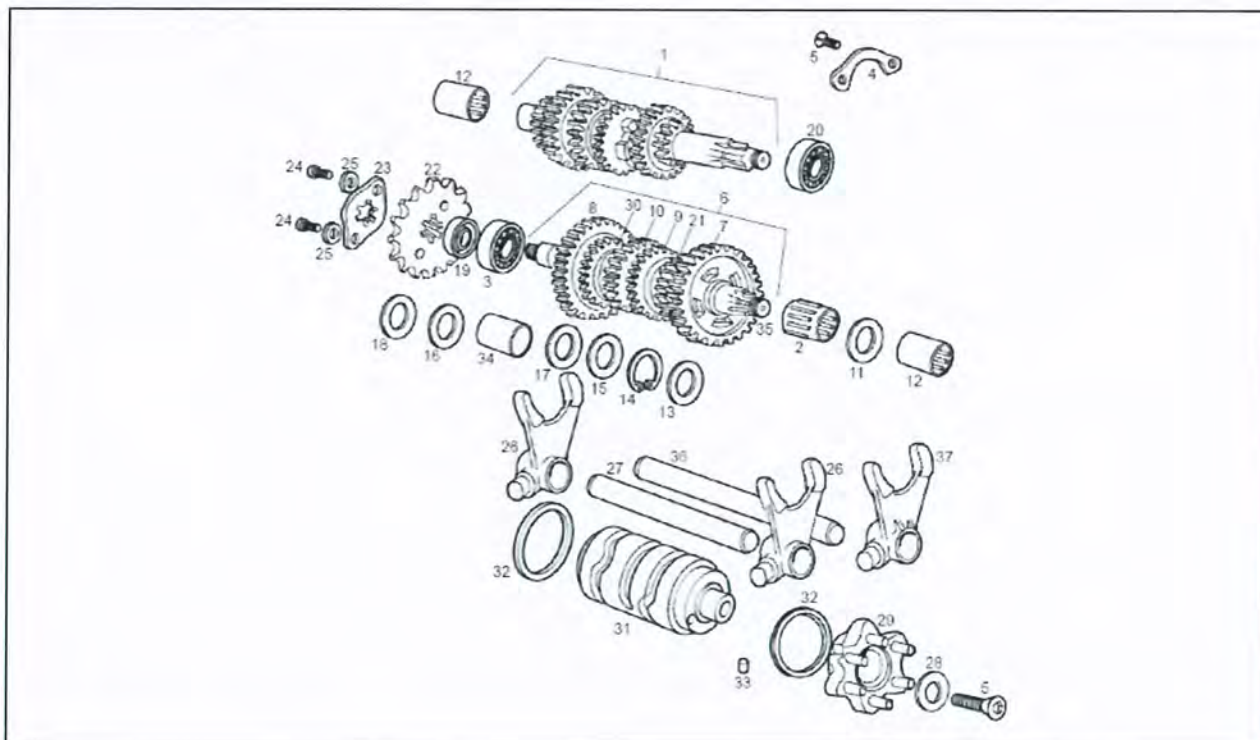

Assembly	Engine
Code	65.18
Description	Gear box
Review	1

FILTERS: none

Pos.	Code	Description	Q.ty	Variants
1	847027	Primary gear shaft assy. 6 v.ta'	0	
2	847544	Roller cage	0	
3	847086	Bearing	0	
4	847021	Plate	0	
5	847210	screw	0	
6	847028	Secondary shaft cpl. 6 v.ta'	0	
7	847153	Gear 1A Z=34	0	
8	847157	Gear 2A Z=30	0	
9	847155	Gear 3A Z=27	0	
10	847156	Gear 4A Z=24	0	
11	847549	Washer	0	
12	847211	Roller cage	0	
13	847550	Washer	0	
14	847542	Safety washer	0	
15	847548	Washer1x16x23.5	0	
16	847541	Washer 1x18x23	0	
17	847546	Shim washer 17,1x25x0,8	0	
18	847545	Washer 1.2x17x28	0	
19	847019	Oil seal	0	
20	847209	Bearing	0	
21	847154	Gear 5A Z=23	0	
22	00H02813371	Pinion Z=11	0	
23	00H02800421	Plate	0	
24	00002041050	screw 4M70X10	0	
25	AP8150376	Washer 8,5x15x0,8	0	
26	847032	Fork	0	
27	847030	Fork guide pin w/shank	0