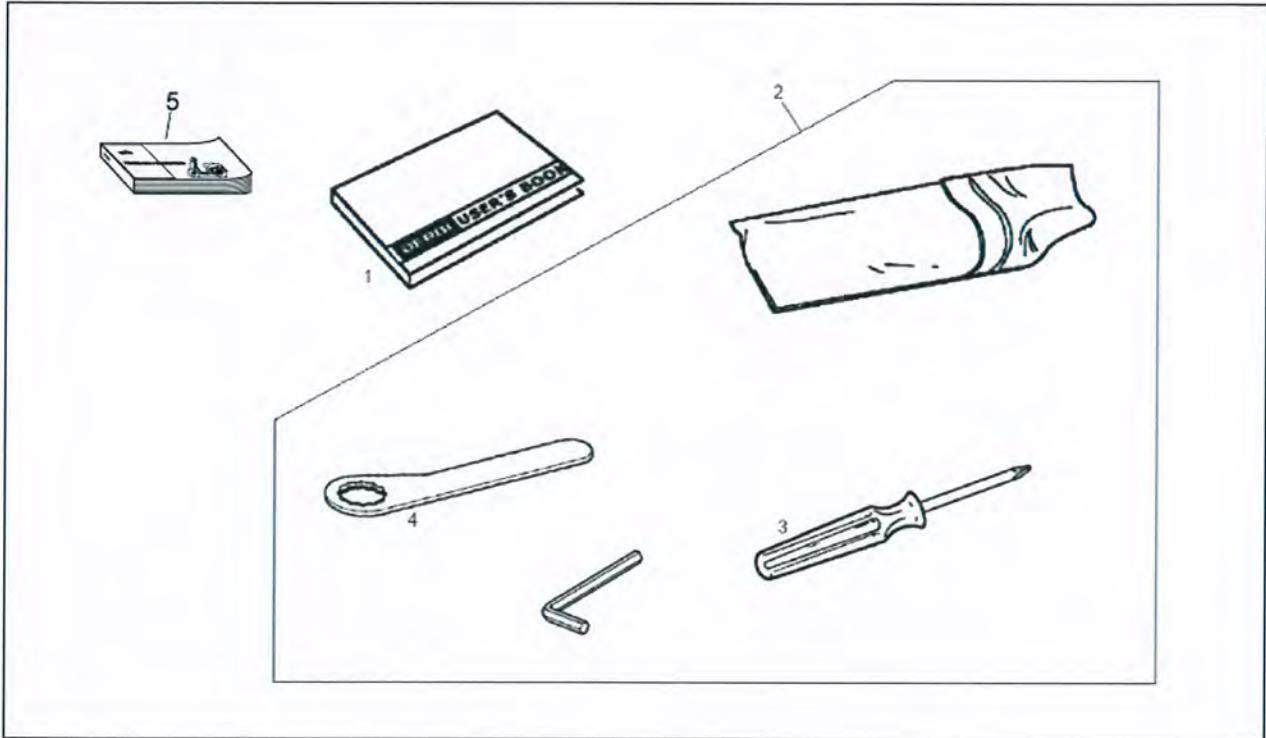

Assembly	Frame
Code	66.14
Description	Completing part
Review	1

FILTERS: none

Pos.	Code	Description	Q.ty	Variants
1	867212	Operator's handbook Fin.	1	
1	867137	Operator's handbook I-D-F-E	0	
2	00H05101561	Toolkit	0	
3	00005551290	Screwdriver	0	
4	00H05101011	Spark plug spanner	0	
5	665312	Warranty card	0