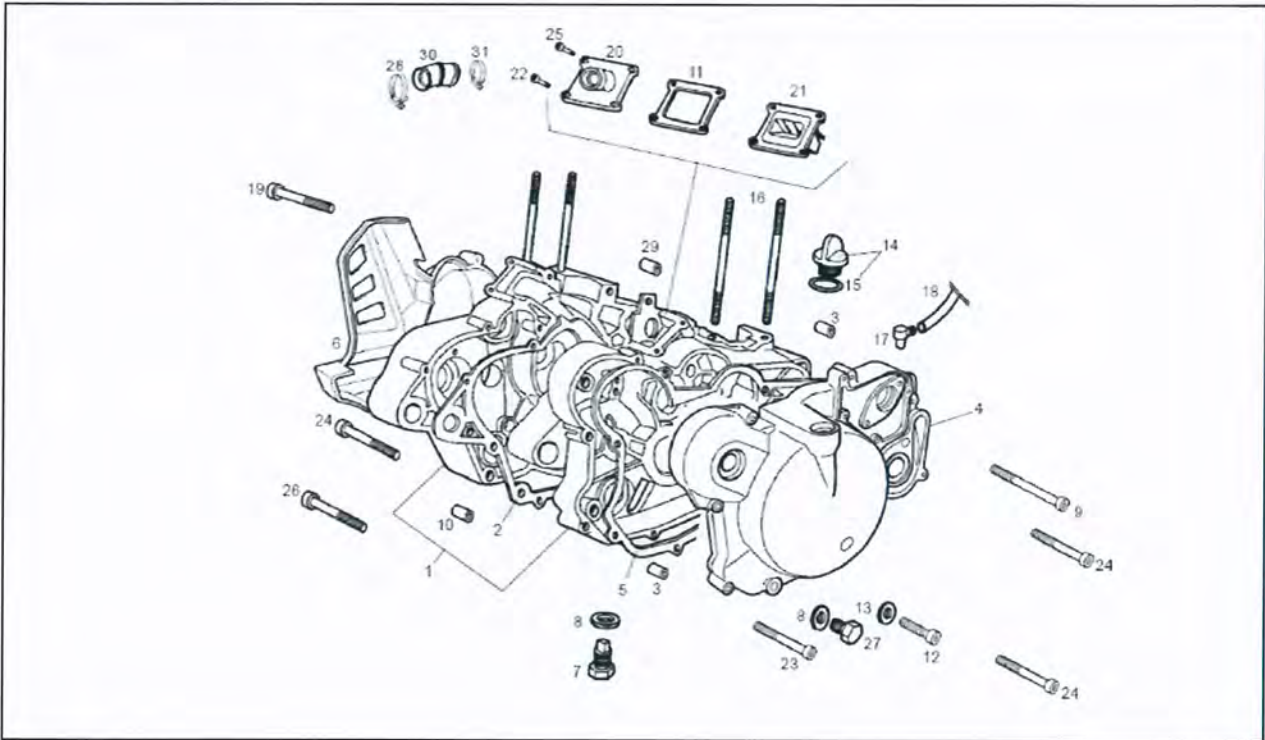

Assembly	Engine
Code	65.20
Description	Crankcases
Review	1

FILTERS: none

Pos.	Code	Description	Q.ty	Variants
28	00H02501491	Hose clamp	0	
29	847023	Ring nut	0	
30	871319	Hose	0	
31	847096	Hose clamp	0	
32	CM151307	Engine cpl.	1	
32	CM151311	Engine cpl.	1