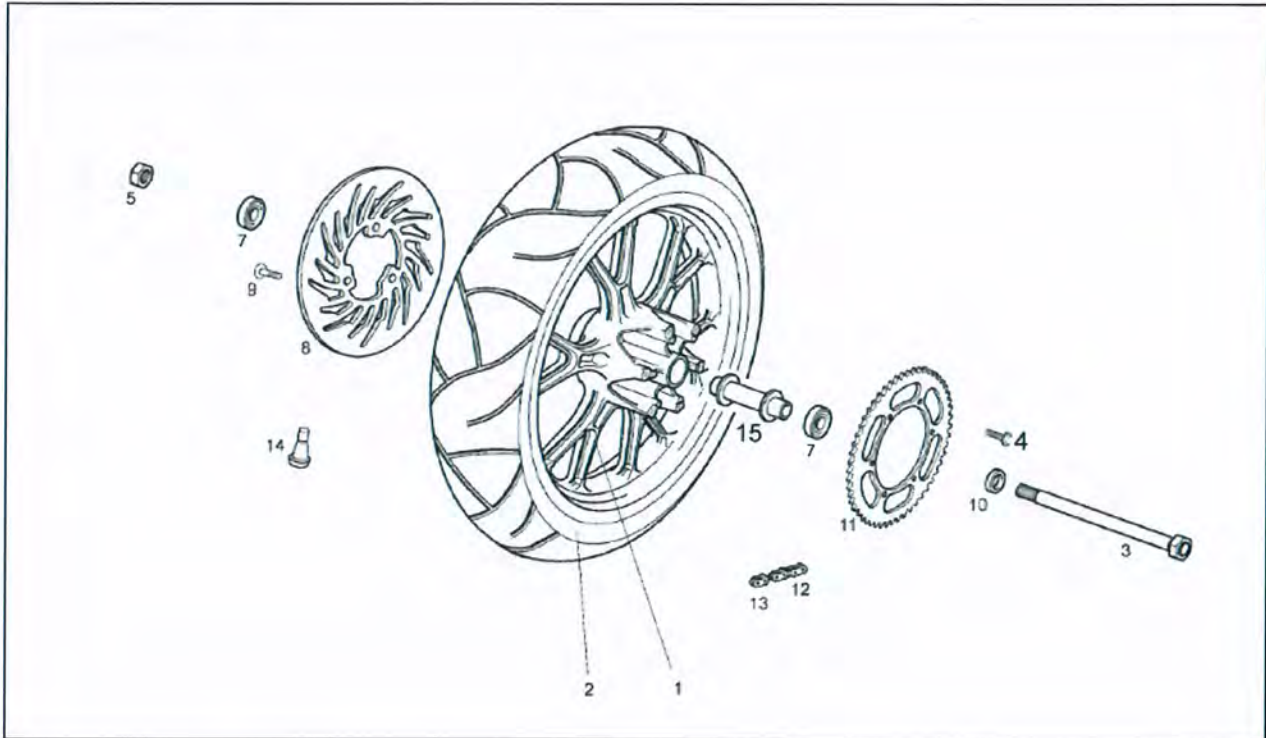

Assembly	Frame
Code	66.09
Description	Rear wheel
Review	1

FILTERS: none

Pos.	Code	Description	Q.ty	Variants
1	00H01312381	Rear wheel 2,15X18"	0	
2	899860	Rear tyre 130/70-17" Savatech	0	
3	864866	Wheel pin	0	
4	00H02402282	screw 6X20	0	
5	00H00300672	Nut	0	
7	00058020200	Bearing	0	
8	866115	Rear brake disc	0	
9	00H02402282	screw 6X20	0	
10	867301	Spacer bush	0	
11	867293	Chain ring Z=65	0	Country: Scandinavia [SC]
11	86182R	Chain ring Z=53	0	
12	00H01502201	Chain 130P	0	
12	00H01506201	Chain 136P	0	Country: Scandinavia [SC]
13	00H01501212	Connecting link	0	
14	AP8201546	Tubeless tyre valve	0	
15	00H01311091	Spacer	0	