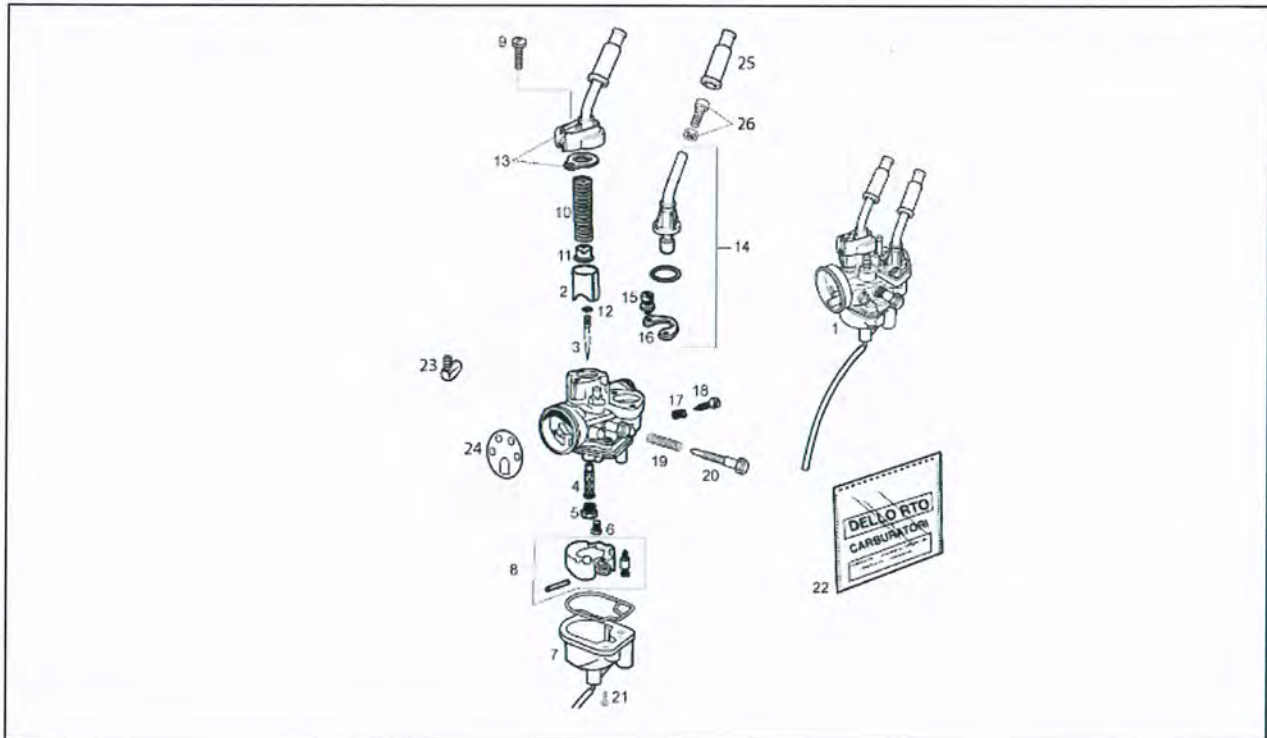

**Chassis number prefix: ZDPSK0**

Assembly	Engine
Code	65.21
Description	Carburettor
Review	1

FILTERS: none

Pos.	Code	Description	Q.ty	Variants
1	CM152710	Carburettor cpl. PHVA17.5	0	
1	CM152712	Carburettor cpl. PHVA 17.5 8495	0	Country: Scandinavia [SC]
2	CM141711	Gas valve	0	
3	CM107514	Conical pin	0	
4	CM106229	Diffuser 208 HA	0	
5	CM101723	Main jet 72	0	
6	CM102101	Idle jet 30	0	Country: Scandinavia [SC]
6	CM102103	Idle jet	0	
7	484704	Complete reservoir	0	
8	482916	Float cpl.	0	
9	288865	screw	0	
10	482942	Gas valve spring	0	
11	288873	Conical pin clip	0	
12	288872	Ring	0	
13	CM146204	Starter	0	
14	CM146201	Starter device	0	
15	289575	screw	0	
16	288863	Plate	0	
17	085285	Spring	0	
18	CM107701	Air adjuster screw	0	
19	152608	Spring	0	
20	828074	Gas valve adjuster screw	0	
21	288862	Float chamber fixing screw	0	
22	498409	Carburettor gasket kit	0	
23	436206	Complete oil valve	0	
24	827892	Air gauger	0	
25	289903	Throttle cable cap	0	

Assembly	Engine
Code	65.21
Description	Carburettor
Review	1

FILTERS: none

Pos.	Code	Description	Q.ty	Variants
26	288868	screw	0	

Assembly	Engine
Code	65.16
Description	Clutch
Review	1

FILTERS: none

Pos.	Code	Description	Q.ty	Variants
1	8470415	Clutch gearing	0	
2	847217	Nut 10M100	0	
3	847045	Clutch pressure plate	0	
4	847218	Washer	0	
5	876418	Washer	0	
6	00000326260	Nut	0	
7	847043	Driven clutch disc	0	
8	847044	Driving clutch disc	0	
9	623920	screw torx	0	
10	847222	Bearing	0	
11	847040	Spacer	0	
12	847042	Washer	0	
13	847046	Clutch collar	0	
14	847047	Spring	0	
15	847224	Washer	0	
16	847048	screw 5M80X35	0	
17	006410	Gasket ring	0	
18	847083	Clutch lever	0	
19	847075	Oil seal 12x20	0	
20	CM151201	Clutch release shaft	0	
21	847223	Pin	0	
22	847090	Plate	0	
23	847216	Drive gear	0	