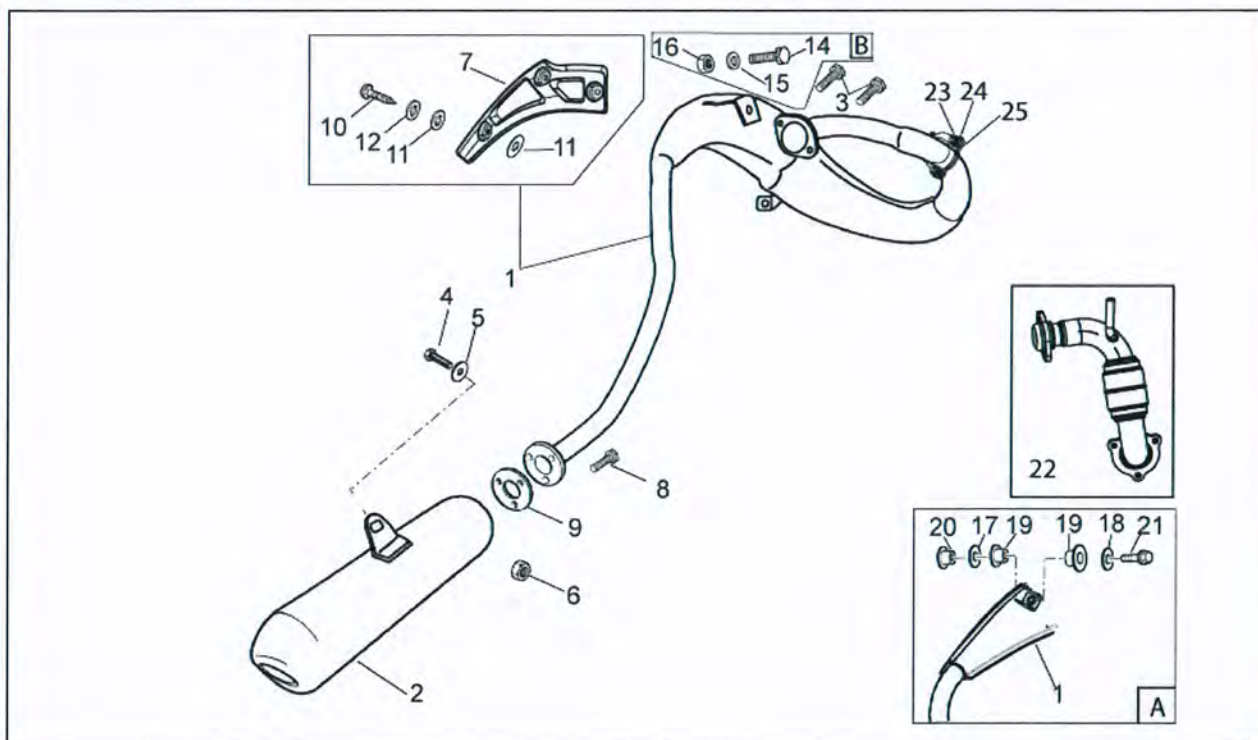

Assembly	Frame
Code	66.12
Description	Exhaust pipe
Review	1

FILTERS: none

Pos.	Code	Description	Q.ty	Variants
1	867398	Silencer	0	Technical Specifications: Mounting Type A [A] Vehicle colour: Blue Argos 2013 (DE6D31A00EAD05) [az], Black 2013 (DE6D31A00EAD06) [blk], White 2013 (DE6D31A00EAD07) [wh]
1	867306	Silencer	0	Country: Switzerland [CH] Technical Specifications: Mounting Type A [A]
1	867397	Silencer	0	Vehicle colour: Limited Edition green 2013 [LE]
1	867310	Silencer	0	Technical Specifications: Mounting Type A [A] Country: Scandinavia [SC]
2	86176R	Silencer	0	Vehicle colour: Blue Argos 2013 (DE6D31A00EAD05) [az], Black 2013 (DE6D31A00EAD06) [blk], White 2013 (DE6D31A00EAD07) [wh]
2	86195R	Silencer	0	Vehicle colour: Limited Edition green 2013 [LE]
3	AP8150044	Hex socket screw M6x20	0	
4	00006083000	screw	0	
5	00D04900581	Bushing	0	
6	00026008001	Nut 8M125	0	
7	861020	Front protection	0	
8	00D05910081	screw	0	
9	00H03404321	Silencer gasket	0	
10	861179	Hex socket screw	0	
11	00F04201361	Washer	0	
12	00H03800722	Washer	0	
14	00012082001	screw 8M125X20	0	Technical Specifications: Mounting Type B [B]
15	00402080001	Washer D8	0	Technical Specifications: Mounting Type B [B]
16	00023108000	Nut M8x125	0	Technical Specifications: Mounting Type B [B]
17	AP8150101	Washer 13x24x2,5*	0	Technical Specifications: Mounting Type A [A]
18	00003306570	Washer	0	Technical Specifications: Mounting Type A [A]
19	AP8220241	Rubber spacer *	0	Technical Specifications: Mounting Type A [A]