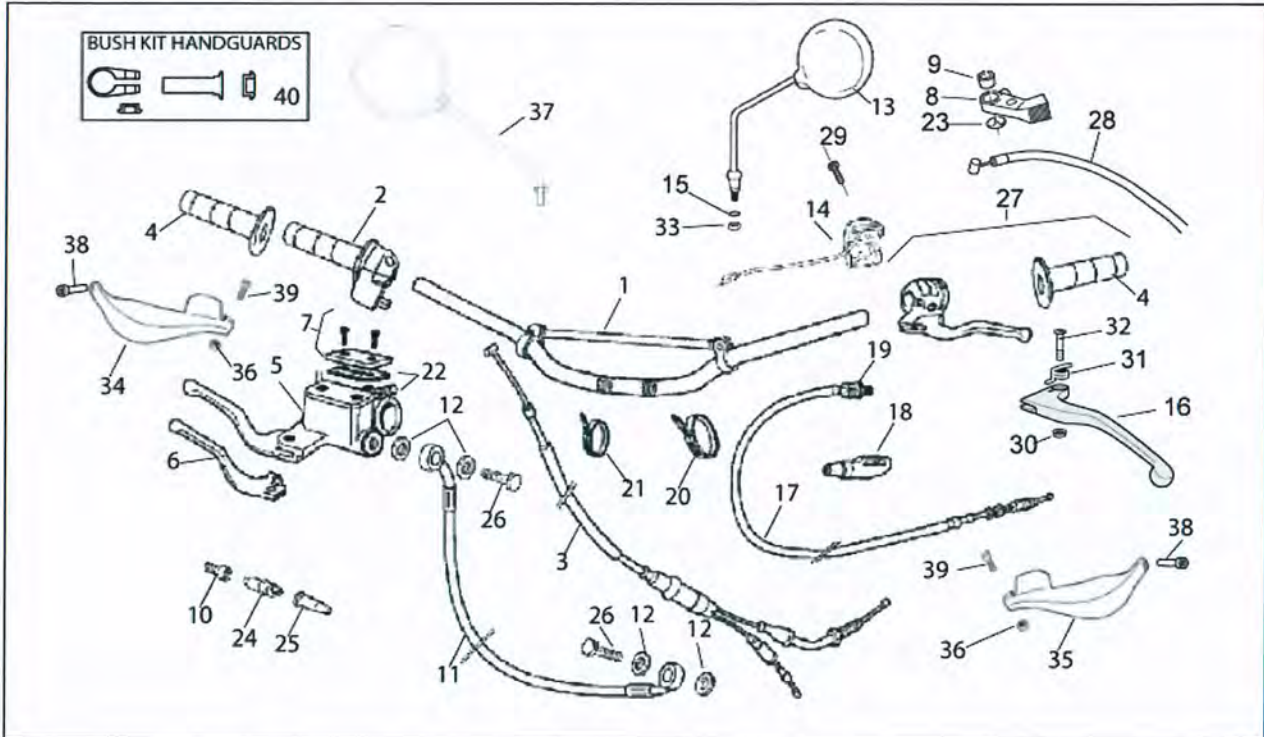

Assembly	Frame
Code	66.06
Description	Handlebar - Controls
Review	1

FILTERS: none

Pos.	Code	Description	Q.ty	Variants
23	AP8218117	Stop ring	0	
24	00D01000701	Stop switch	0	
25	00005010760	Cap	0	
26	867237	Oil hose union	0	
27	866942	Clutch pump	0	Vehicle colour: Blue Argos 2013 (DE6D31A00EAD05) [az], Black 2013 (DE6D31A00EAD06) [blk], White 2013 (DE6D31A00EAD07) [wh]
27	867628	Clutch control complete	0	Vehicle colour: Limited Edition green 2013 [LE]
28	866941	Choke cable	0	
29	AP8118492	Cap screw	0	
30	AP8118490	Nut	0	
31	177072	Brake return spring	0	
32	AP8700760	screw	1	
33	00000031080	Washer D8	1	
34	2B000227	RH handguard	0	Vehicle colour: Limited Edition green 2013 [LE]
35	2B000228	LH handguard	0	Vehicle colour: Limited Edition green 2013 [LE]
36	AP8152299	Self-locking nut M6	0	Vehicle colour: Limited Edition green 2013 [LE]
37	864925	RH rearview mirror	0	Vehicle colour: Limited Edition green 2013 [LE]
38	AP8150046	Hex socket screw M8x55	0	Vehicle colour: Limited Edition green 2013 [LE]
39	AP8150285	Hex socket screw M6x35	0	Vehicle colour: Limited Edition green 2013 [LE]
40	00H00900511	Bushes kit	0	Vehicle colour: Limited Edition green 2013 [LE]