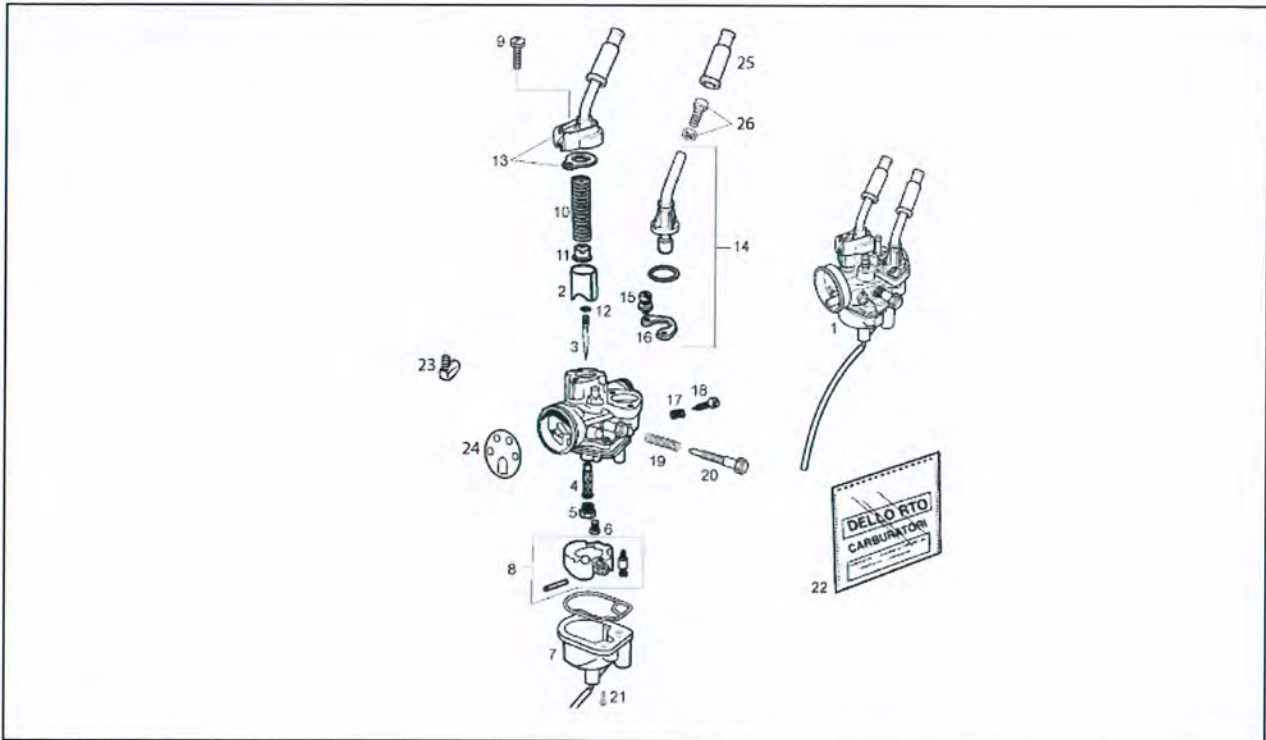

**Chassis number prefix: ZDPSK0**

Assembly	Engine
Code	65.21
Description	Carburettor
Review	1

FILTERS: none

Pos.	Code	Description	Q.ty	Variants
1	CM152710	Carburettor cpl. PHVA17.5	0	
1	CM152712	Carburettor cpl. PHVA 17.5 8495	0	Country: Scandinavia [SC]
2	CM141711	Gas valve	0	
3	CM107514	Conical pin	0	
4	CM106229	Diffuser 208 HA	0	
5	CM101723	Main jet 72	0	
6	CM102101	Idle jet 30	0	Country: Scandinavia [SC]
6	CM102103	Idle jet	0	
7	484704	Complete reservoir	0	
8	482916	Float cpl.	0	
9	288865	screw	0	
10	482942	Gas valve spring	0	
11	288873	Conical pin clip	0	
12	288872	Ring	0	
13	CM146204	Starter	0	
14	CM146201	Starter device	0	
15	289575	screw	0	
16	288863	Plate	0	
17	085285	Spring	0	
18	CM107701	Air adjuster screw	0	
19	152608	Spring	0	
20	828074	Gas valve adjuster screw	0	
21	288862	Float chamber fixing screw	0	
22	498409	Carburettor gasket kit	0	
23	436206	Complete oil valve	0	
24	827892	Air gauger	0	
25	289903	Throttle cable cap	0	

Assembly	Engine
Code	65.21
Description	Carburettor
Review	1

FILTERS: none

Pos.	Code	Description	Q.ty	Variants
26	288868	screw	0	

Assembly	Engine
Code	65.16
Description	Clutch
Review	1

FILTERS: none

Pos.	Code	Description	Q.ty	Variants
1	8470415	Clutch gearing	0	
2	847217	Nut 10M100	0	
3	847045	Clutch pressure plate	0	
4	847218	Washer	0	
5	876418	Washer	0	
6	00000326260	Nut	0	
7	847043	Driven clutch disc	0	
8	847044	Driving clutch disc	0	
9	623920	screw torx	0	
10	847222	Bearing	0	
11	847040	Spacer	0	
12	847042	Washer	0	
13	847046	Clutch collar	0	
14	847047	Spring	0	
15	847224	Washer	0	
16	847048	screw 5M80X35	0	
17	006410	Gasket ring	0	
18	847083	Clutch lever	0	
19	847075	Oil seal 12x20	0	
20	CM151201	Clutch release shaft	0	
21	847223	Pin	0	
22	847090	Plate	0	
23	847216	Drive gear	0	