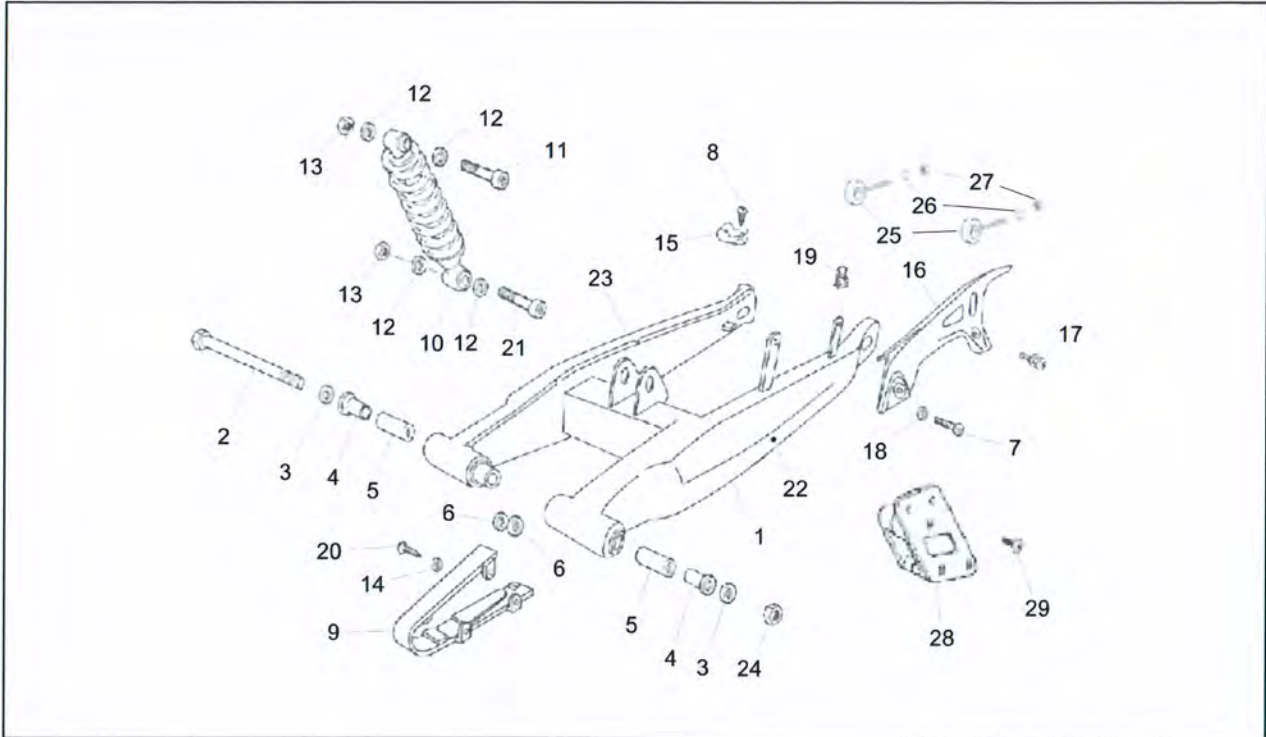

Assembly	Frame
Code	66.03
Description	Swing arm - Shock absorber
Review	1

FILTERS: none

Pos.	Code	Description	Q.ty	Variants
28	86133R	Chain guide	1	Vehicle colour: Limited Edition green 2013 [LE]
29	AP8150177	Washer 5,3X10X1	3	Vehicle colour: Limited Edition green 2013 [LE]