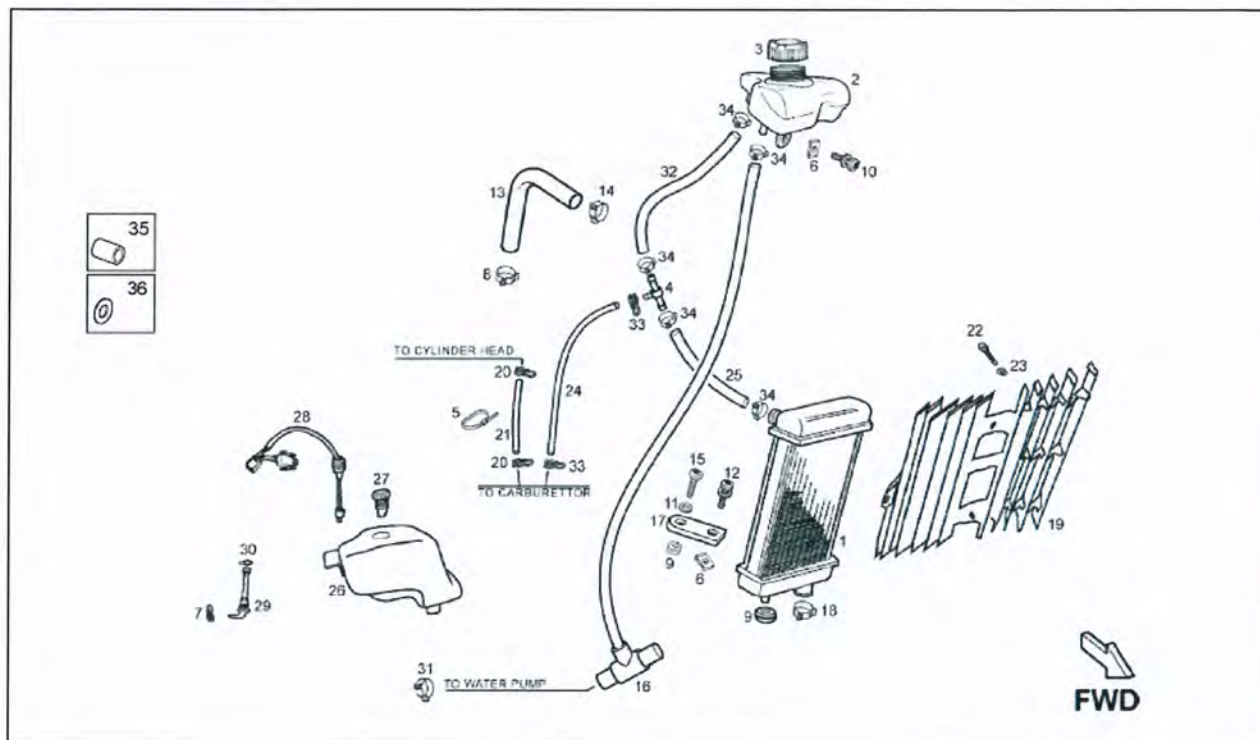

Assembly	Frame
Code	66.13
Description	Cooling system
Review	1

FILTERS: none

Pos.	Code	Description	Q.ty	Variants
1	866995	Water cooler	0	
2	00H03810501	Expansion tank	0	
3	00H03802472	Tank cap	0	
4	862541	"Y" union	0	
5	00D00900531	Hose clamp	0	
6	00D01501371	Nut D6	0	
7	00F03710131	Hose clamp	0	
8	00H03801751	Hose clamp 21/8W4	0	
9	00008915020	Grommet	0	
10	00H05900021	screw 6M100X16	0	
11	00D01500552	Cup	0	
12	00002062011	screw M6x20	0	
13	86138R	pipe	0	
14	00H03800091	Hose clamp	0	
15	00000004612	screw 6M100X12	0	
16	862493	Cooler-pump pipe	0	
17	00G02200692	plate	0	
18	00H03801751	Hose clamp 21/8W4	0	
19	866961	Water cooler grille	0	
20	00H00400501	Hose clamp 7,8-8,3	0	
21	00H03801961	Water pipe	0	
22	00011141300	screw 4,8X13	0	
23	847181	Washer	0	
24	862543	Cooler pipe	0	
25	862544	pipe	0	
26	00H03704081	Oil tank	0	
27	00F03710241	Oil filler cap	0