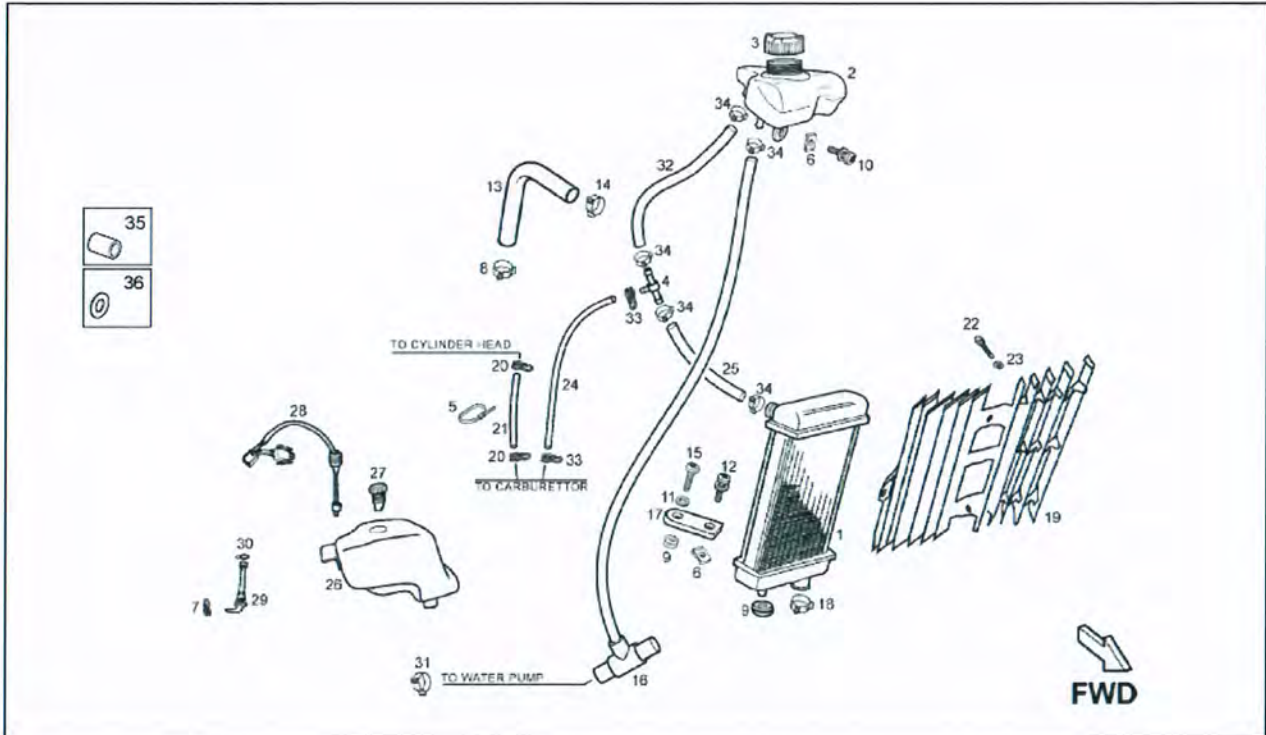

Assembly	Frame
Code	66.13
Description	Cooling system
Review	1

FILTERS: none

Pos.	Code	Description	Q.ty	Variants
28	867530	Oil level sensor	0	
29	00H03701411	Oil filter	0	
30	00G00400501	Hose clamp	0	
31	00H03801751	Hose clamp 21/8W4	0	
32	862542	pipe	0	
33	00H00400501	Hose clamp 7,8-8,3	0	
34	00G03801701	Hose clamp	0	
35	00D01500471	Ring nut	0	
36	00402060001	Washer D6 DIN125 AZNB	0