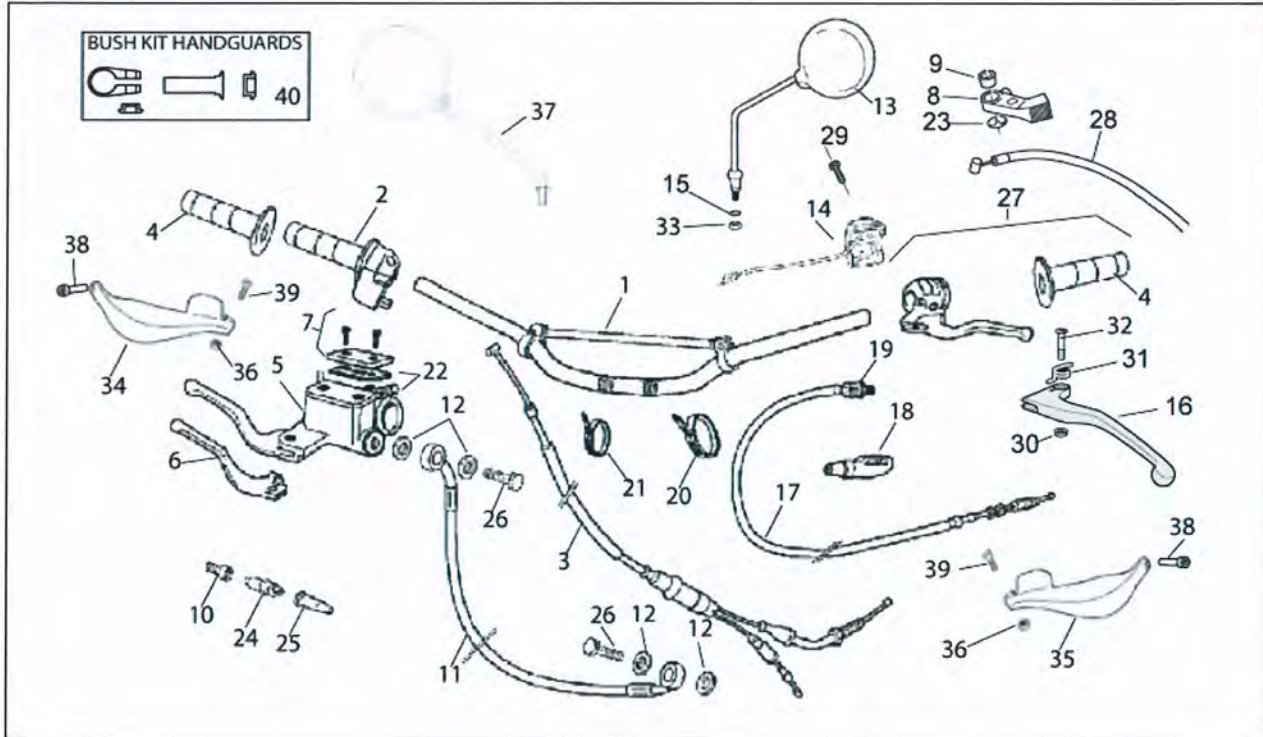

Assembly	Frame
Code	66.06
Description	Handlebar - Controls
Review	1

FILTERS: none

Pos.	Code	Description	Q.ty	Variants
1	86717900WGB	Handlebar	0	Vehicle colour: Blue Argos 2013 (DE6D31A00EAD05) [az], Black 2013 (DE6D31A00EAD06) [blk], White 2013 (DE6D31A00EAD07) [wh]
1	8671650001	Handlebar	0	Vehicle colour: Limited Edition green 2013 [LE]
2	00H02101621	Throttle	0	Vehicle colour: Blue Argos 2013 (DE6D31A00EAD05) [az], Black 2013 (DE6D31A00EAD06) [blk], White 2013 (DE6D31A00EAD07) [wh]
2	866489	Throttle	0	Vehicle colour: Limited Edition green 2013 [LE]
3	867136	Throttle cable w/ splitter	0	
4	AP8218628	Handgrip pair, black	0	
5	866953	Front master cilinder	0	
6	867284	Brake lever	0	
7	867283	Brake pump cover	0	
8	AP8218115	Starter lever	0	
9	AP8218116	Cone coupling	0	
10	00H00900871	Bushing	0	
11	866957	Front brake hose	0	
12	867238	Washer	0	
13	00H02213671	LH rearview mirror	0	
14	00H02305381	Switch	0	
15	00000021080	Nut	0	
16	00H00903291	Clutch lever	0	
17	00H00917301	Clutch cable	0	
18	00H02101011	Guard	0	
19	00F00920551	Clutch cable register	0	
20	00F00900531	Hose clamp 290X4,8	0	
21	00D00900531	Hose clamp	0	
22	867282	Fix kit	0