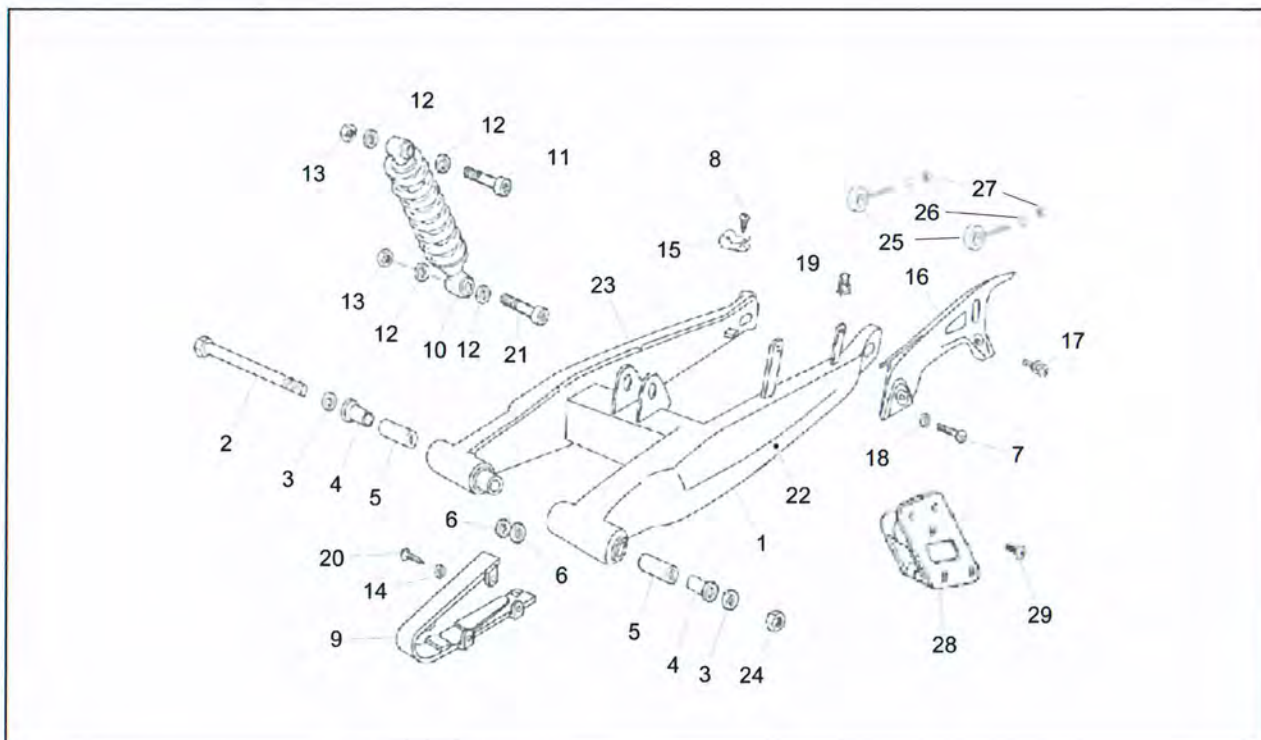

Assembly	Frame
Code	66.03
Description	Swing arm - Shock absorber
Review	1

FILTERS: none

Pos.	Code	Description	Q.ty	Variants
1	86482902WGB	Swing arm	1	
2	00H01304202	Rear swing arm pin	1	
3	00003112322	Washer	0	
4	00002503230	Bush	0	
5	00H00301401	Spacer	0	
6	00D01300192	Washer	0	
7	00012061200	screw 6MX100X12	0	
8	00011041300	screw 4,8X13	0	
9	00H01803331	Chain guide plate	0	
10	8670020001	Rear shock absorber	0	
11	00H00303892	screw	0	
12	00003115422	Washer	0	
13	00023112000	Nut 12MX175	0	
14	847226	Washer	0	
15	864114	Fairlead	0	
16	00H01508181	Chain cover	0	
17	00H05900021	screw 6M100X16	0	
18	00D01200171	Washer D6	0	
19	00D01501371	Nut D6	0	
20	00011141300	screw 4,8X13	0	
21	00H00300912	screw 12X45	0	
22	8657130001	Decal	0	
23	8657120001	Decal	0	
24	00262120032	Nut	0	
25	00H01305171	Chain guide plate	0	
26	00402060001	Washer D6 DIN125 AZNB	0	
27	00000023060	Nut M6100	0