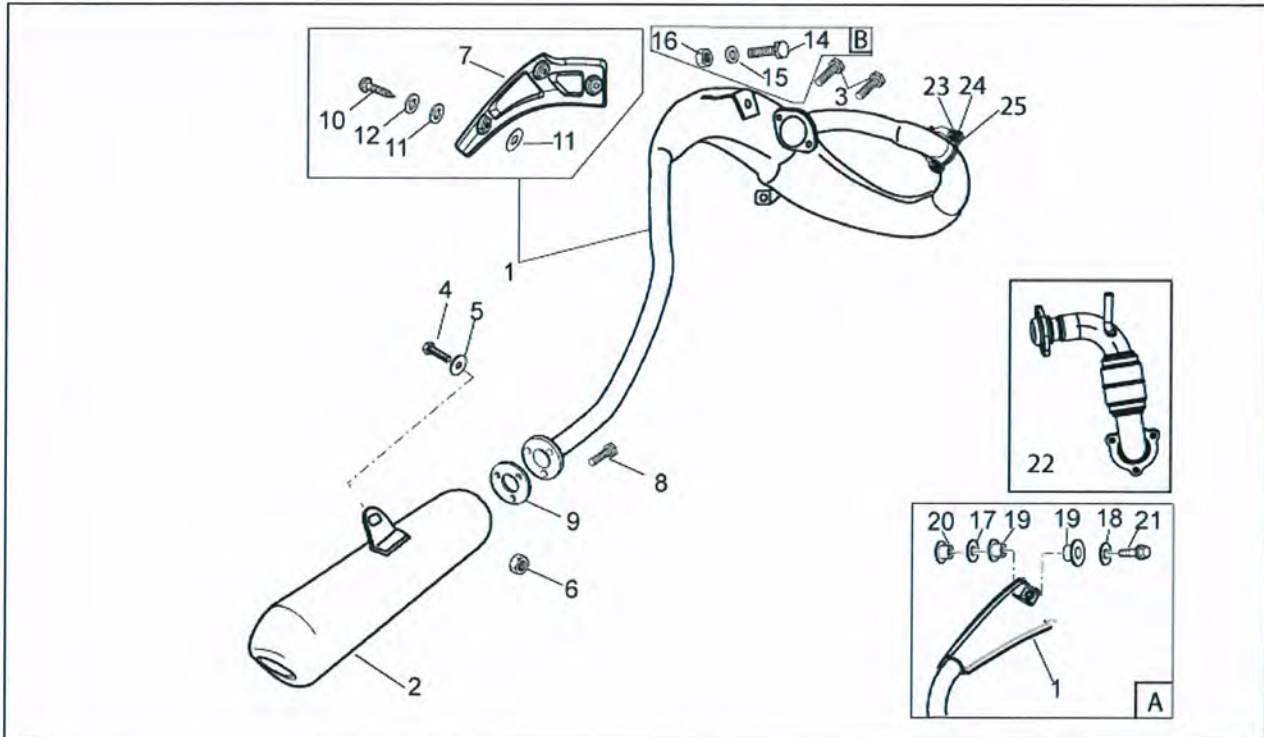

Assembly	Frame
Code	66.12
Description	Exhaust pipe
Review	1

FILTERS: none

Pos.	Code	Description	Q.ty	Variants
20	867403	Threaded bush	0	Technical Specifications: Mounting Type A [A]
21	00006082000	screw	0	Technical Specifications: Mounting Type A [A]
22	867304	Manifold	0	Country: Switzerland [CH]
23	00000023060	Nut M6100	0	Country: Switzerland [CH]
24	865093	Gasket	0	Country: Switzerland [CH]
25	00002062011	screw M6x20	0	Country: Switzerland [CH]