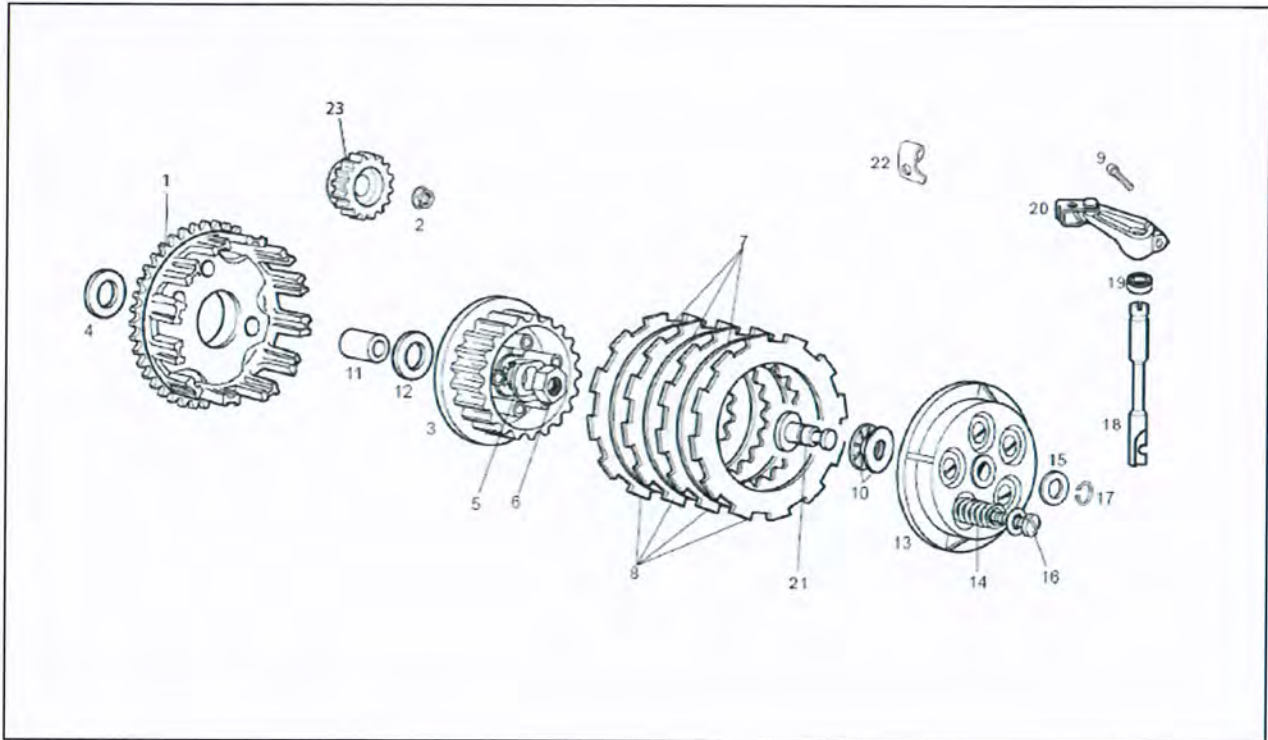

**Chassis number prefix: ZDPSK0**

Assembly	Engine
Code	65.21
Description	Carburettor
Review	1

FILTERS: none

Pos.	Code	Description	Q.ty	Variants
1	CM152710	Carburettor cpl. PHVA17.5	0	
1	CM152712	Carburettor cpl. PHVA 17.5 8495	0	Country: Scandinavia [SC]
2	CM141711	Gas valve	0	
3	CM107514	Conical pin	0	
4	CM106229	Diffuser 208 HA	0	
5	CM101723	Main jet 72	0	
6	CM102101	Idle jet 30	0	Country: Scandinavia [SC]
6	CM102103	Idle jet	0	
7	484704	Complete reservoir	0	
8	482916	Float cpl.	0	
9	288865	screw	0	
10	482942	Gas valve spring	0	
11	288873	Conical pin clip	0	
12	288872	Ring	0	
13	CM146204	Starter	0	
14	CM146201	Starter device	0	
15	289575	screw	0	
16	288863	Plate	0	
17	085285	Spring	0	
18	CM107701	Air adjuster screw	0	
19	152608	Spring	0	
20	828074	Gas valve adjuster screw	0	
21	288862	Float chamber fixing screw	0	
22	498409	Carburettor gasket kit	0	
23	436206	Complete oil valve	0	
24	827892	Air gauger	0	
25	289903	Throttle cable cap	0	

Assembly	Engine
Code	65.21
Description	Carburettor
Review	1

FILTERS: none

Pos.	Code	Description	Q.ty	Variants
26	288868	screw	0	

Assembly	Engine
Code	65.16
Description	Clutch
Review	1

FILTERS: none

Pos.	Code	Description	Q.ty	Variants
1	8470415	Clutch gearing	0	
2	847217	Nut 10M100	0	
3	847045	Clutch pressure plate	0	
4	847218	Washer	0	
5	876418	Washer	0	
6	00000326260	Nut	0	
7	847043	Driven clutch disc	0	
8	847044	Driving clutch disc	0	
9	623920	screw torx	0	
10	847222	Bearing	0	
11	847040	Spacer	0	
12	847042	Washer	0	
13	847046	Clutch collar	0	
14	847047	Spring	0	
15	847224	Washer	0	
16	847048	screw 5M80X35	0	
17	006410	Gasket ring	0	
18	847083	Clutch lever	0	
19	847075	Oil seal 12x20	0	
20	CM151201	Clutch release shaft	0	
21	847223	Pin	0	
22	847090	Plate	0	
23	847216	Drive gear	0	