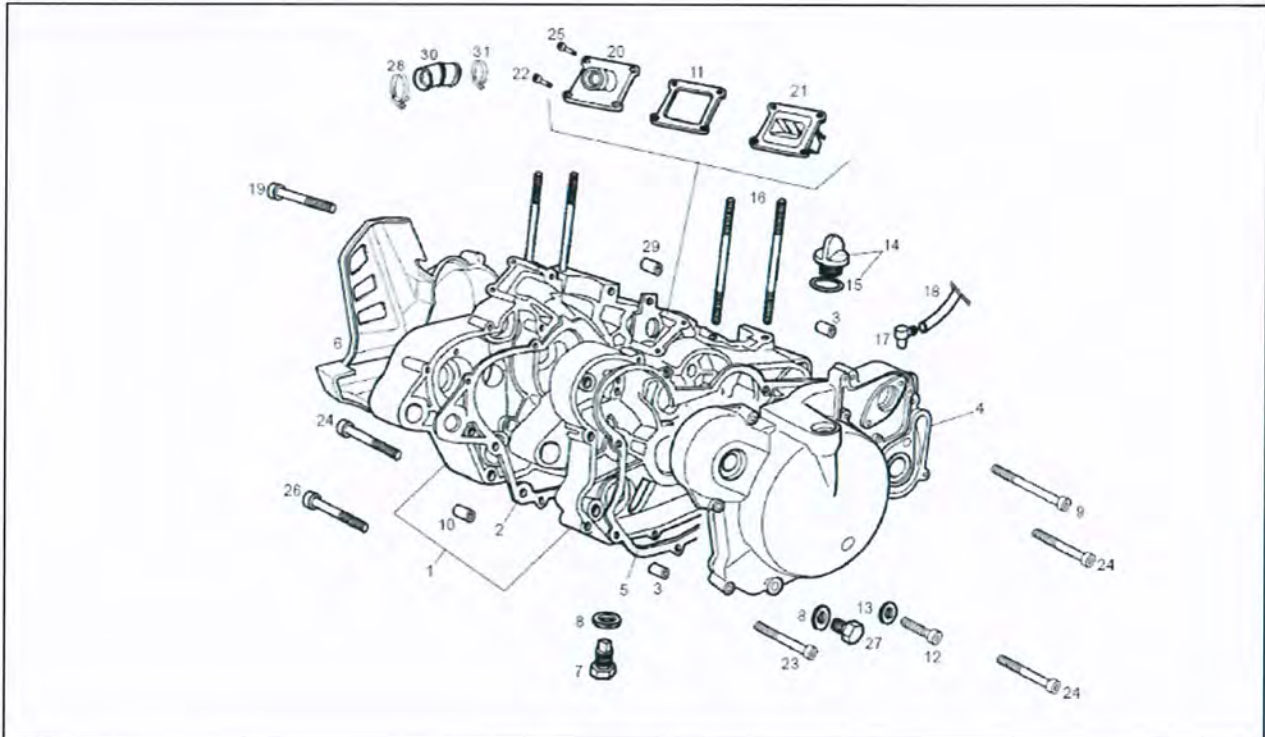

Assembly	Engine
Code	65.20
Description	Crankcases
Review	1

FILTERS: none

Pos.	Code	Description	Q.ty	Variants
1	CM1503015	Crankcase assy	0	
2	871730	Gasket	0	
3	847241	Pin	0	
4	CM150703	Cover	0	
5	880888	Cover gasket	0	
6	00H03007241	Cover	0	
7	847237	screw	0	
8	847238	Washer	0	
9	CM149801	screw 6M100X55	0	
10	847023	Ring nut	0	
11	847091	Gasket	0	
12	319446	Hex socket screw M6x10	0	
13	847239	Washer	0	
14	847087	screw	0	
15	847180	O-ring	0	
16	877264	Stud bolt L=109 mm	0	
17	847024	Joint	0	
18	00H03700461	pipe	0	
19	00G03900821	screw 6X30	0	
20	847093	Intake manifold	0	
21	873815	Reed valve assy	0	
22	414837	Screw w/ flange M6x25	0	
23	414838	screw M6x35	0	
24	414834	Screw w/ flange M6x40	0	
25	830487	screw M6x25	0	
26	00H03000091	screw 6X50	0	
27	847174	screw	0