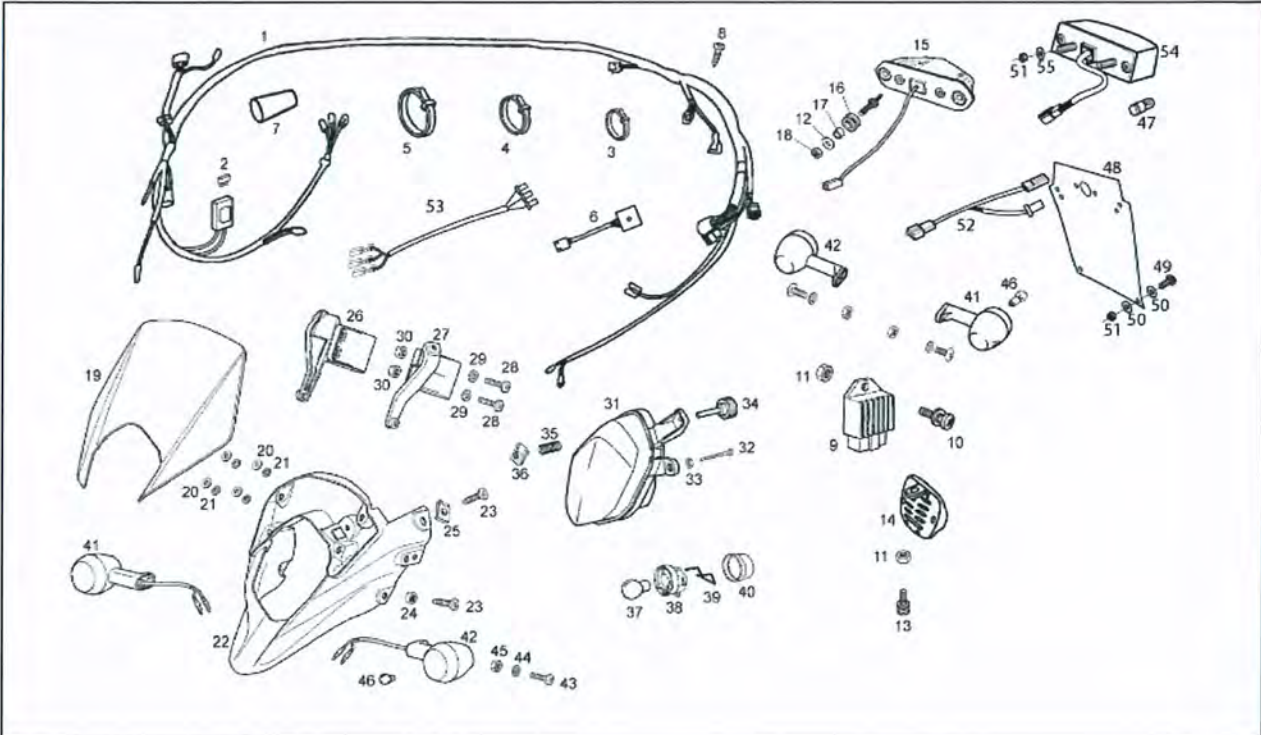

Assembly	Frame
Code	66.07
Description	Lights - Electrical system
Review	1

FILTERS: none

Pos.	Code	Description	Q.ty	Variants
26	866933	RH clamp	0	
27	866934	LH clamp	0	
28	00052062011	screw 6M100X20	0	
29	00402060001	Washer D6 DIN125 AZNB	0	
30	00000023060	Nut M6100	0	
31	865385	Headlamp	0	
31	00H01029011	Headlamp	0	Country: Switzerland [CH]
32	00011032501	screw 3,6x25	0	
33	00000031040	Washer D4	0	
34	00H01003101	screw	0	
35	00H02302501	Spring	0	
36	00G04401462	Nut D5	0	
37	00H01000131	Lamp	0	
38	00003710110	Lampholder	0	
39	00003710120	Spring	0	
40	00H05703141	Guard	0	
41	863008	Front left turn indicator	0	
42	863009	RH front turn indicator	0	
43	862210	screw	0	
44	00402060001	Washer D6 DIN125 AZNB	0	
45	00000023060	Nut M6100	0	
46	00H01701011	Lamp	0	
47	00H01003131	Lamp 12V-5W	0	Country: Switzerland [CH]
48	861313	Number plate holder	0	Country: Switzerland [CH]
49	00008051600	screw 5M80X16	0	Country: Switzerland [CH]
50	00031105000	Washer D5	0	Country: Switzerland [CH]
51	00000023050	Nut	0	Country: Switzerland [CH]