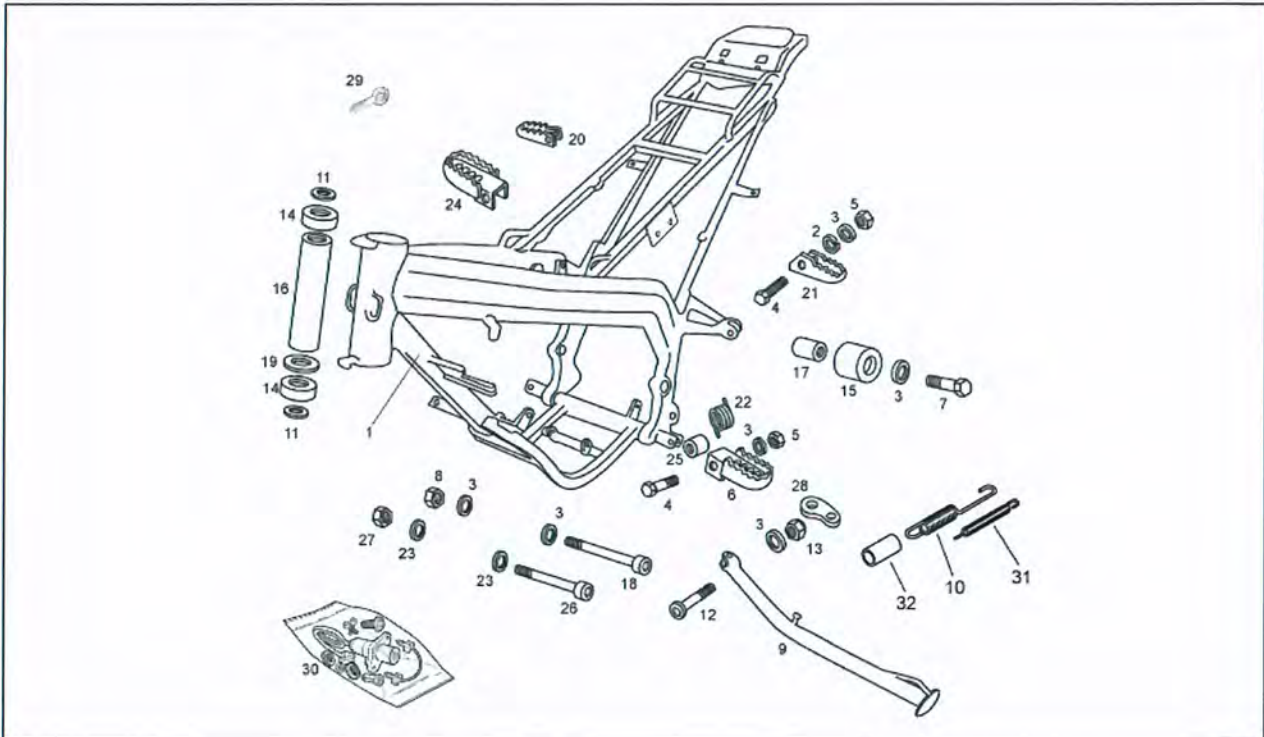

Assembly	Frame
Code	66.01
Description	Frame
Review	1

FILTERS: none

Pos.	Code	Description	Q.ty	Variants
1	867275	Frame	0	
2	00036008000	Washer	0	
3	00402080001	Washer D8	0	
4	00022084021	screw M125x40	0	
5	00023108000	Nut M8x125	0	
6	00H02201312	LH Foot rests	0	
7	00022084521	screw 8M125X45	0	
8	00262080022	Nut 8M125	0	
9	00H00820012A	Central stand	0	
10	867291	Lateral stand spring	0	
11	00008902630	Washer	0	
12	00H00805072	Stand pin	0	
13	00023108000	Nut M8x125	0	
14	00000056205	Bearing	0	
15	00H01801771	Roller	0	
16	00H06303401	pipe	0	
17	00002518790	Bushing	0	
18	00H02500272	screw 8M125X90	0	
19	00H06500451	Washer	0	
20	00D01520096	Rear footrest, RH	0	
21	00D01540456	Rear footrest, LH	0	
22	00H04903292	Spring	0	
23	00402100001	Washer	0	
24	00H02201302	RH Foot rests	0	
25	00002215152	Bushing	0	
26	00H03000272	screw 10M150X100	0	
27	00023108000	Nut M8x125	0