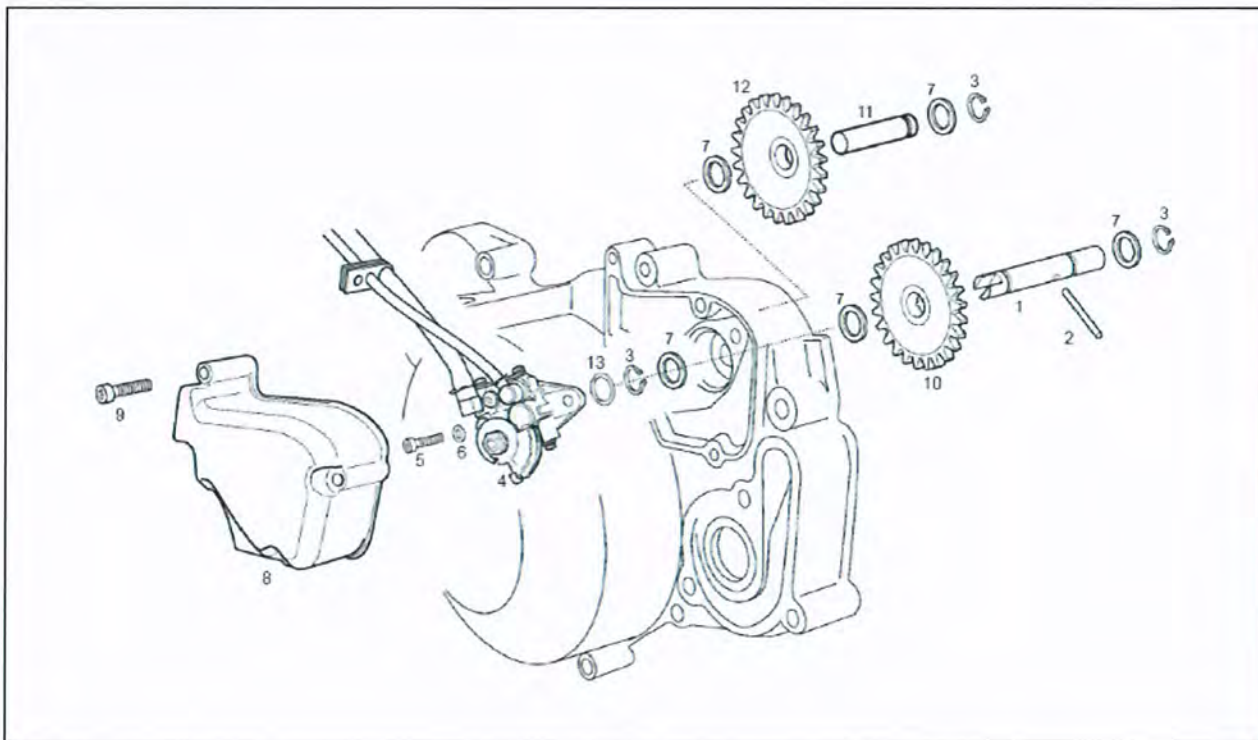

Assembly	Engine
Code	65.23
Description	Oil pump
Review	1

FILTERS: none

Pos.	Code	Description	Q.ty	Variants
1	847052	Oil pump shaft assy.	0	
2	847184	Pin	0	
3	006408	Safety washer	0	
4	847055	Oil pump	0	
5	847227	screw	0	
6	847226	Washer	0	
7	847183	Washer	0	
8	00H03706011	Cover	0	
9	00004154000	screw	0	
10	847051	Gear Z=25	0	
11	847076	Shaft pin	0	
12	847053	Pinion Z13/24	0	
13	311163	Gasket	0