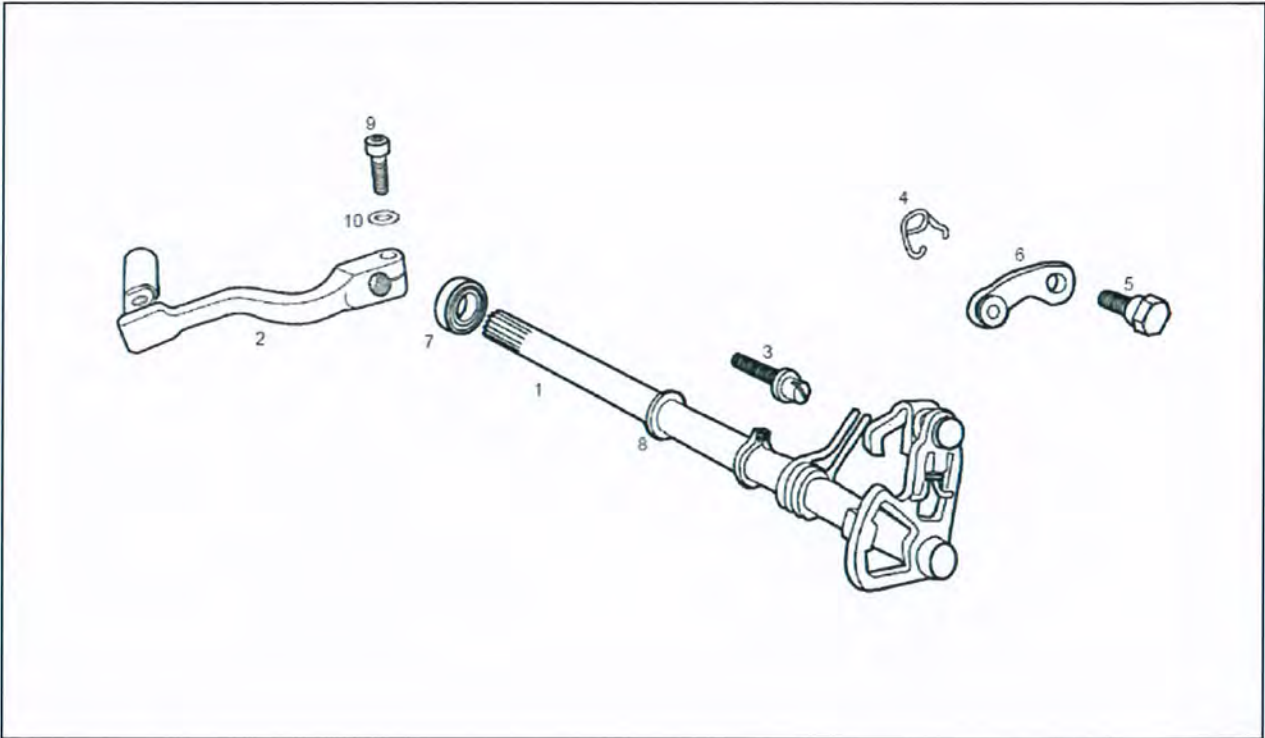

Assembly	Engine
Code	65.17
Description	Selector shaft
Review	1

FILTERS: none

Pos.	Code	Description	Q.ty	Variants
1	847236	Selector shaft	0	
2	00H02703421	Gear lever	0	
3	B018064	Gear selector pin	0	
4	847069	Spring	0	
5	879942	Special screw	0	
6	847068	Lever	0	
7	847075	Oil seal 12x20	0	
8	00002028770	Washer	0	
9	AP8150165	Hex socket screw M6x25	0	
10	00442060002	Washer D6	0