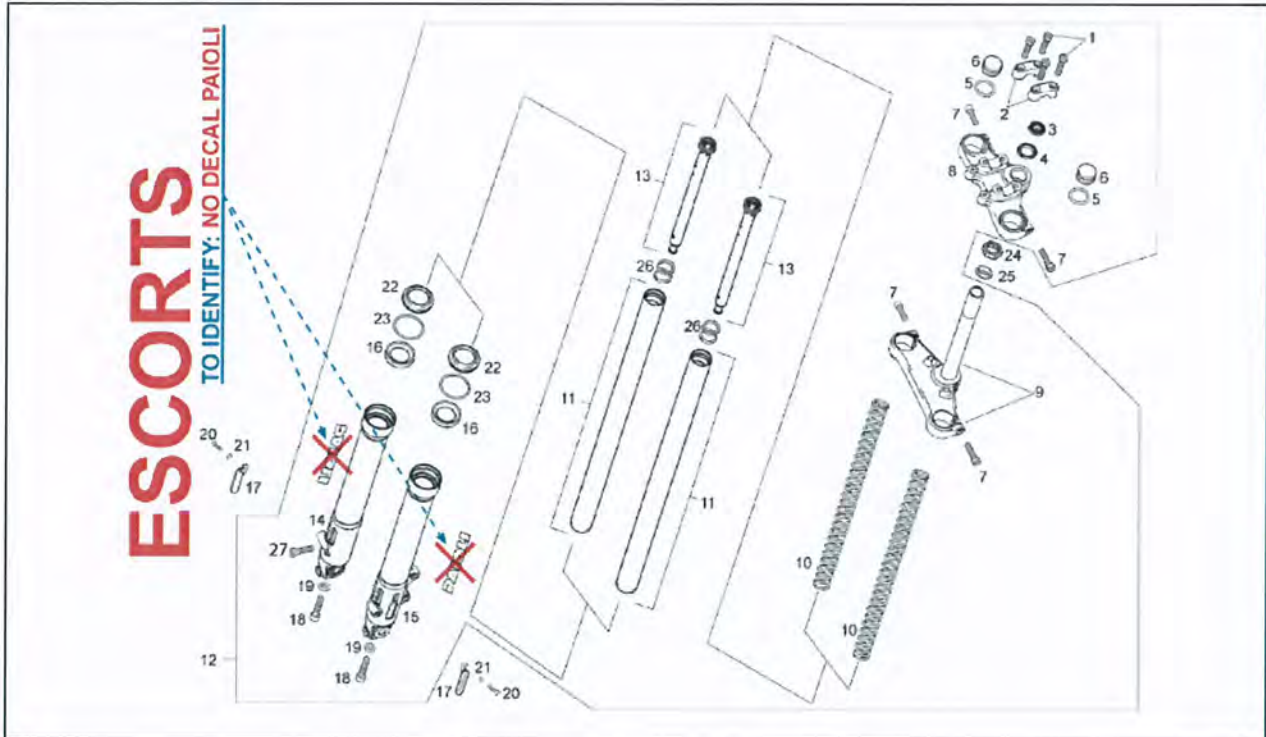

Assembly	Frame
Code	66.02
Description	Front fork
Review	1

FILTERS: none

Pos.	Code	Description	Q.ty	Variants
1	866582	screw M8x35	0	Technical Specifications: Escort [ET]
2	866579	U-bolt	0	Technical Specifications: Escort [ET]
3	866577	Dust cover	0	Technical Specifications: Escort [ET]
4	866578	Nut	0	Technical Specifications: Escort [ET]
5	866584	O-ring	0	Technical Specifications: Escort [ET]
6	866583	Cover	0	Technical Specifications: Escort [ET]
7	866582	screw M8x35	0	Technical Specifications: Escort [ET]
8	866580	Fork upper plate	0	Technical Specifications: Escort [ET]
9	866581	Stem base	0	Technical Specifications: Escort [ET]
10	866596	Spring	0	Technical Specifications: Escort [ET]
11	866593	pipe	0	Technical Specifications: Escort [ET]
12	866950	Front fork	0	Technical Specifications: Escort [ET]
13	866597	Plunger	0	Technical Specifications: Escort [ET]
14	867270	RH sleeve	0	Technical Specifications: Escort [ET]
15	867269	LH sleeve	0	Technical Specifications: Escort [ET]
16	866592	Oil seal	0	Technical Specifications: Escort [ET]
17	00H01802081	Reflector	0	Technical Specifications: Escort [ET]
18	866586	screw	0	Technical Specifications: Escort [ET]
19	866587	Washer	0	Technical Specifications: Escort [ET]
20	00008061500	screw	0	Technical Specifications: Escort [ET]
21	00031106000	Washer D6	0	Technical Specifications: Escort [ET]
22	866590	Dust cover	0	Technical Specifications: Escort [ET]
23	866591	Stop ring	0	Technical Specifications: Escort [ET]
24	00G00200112	Nut	0	Technical Specifications: Escort [ET]
25	00D00200761	Dust cover	0	Technical Specifications: Escort [ET]
26	866588	Ring	0	Technical Specifications: Escort [ET]
27	00004184500	screw	0	Technical Specifications: Escort [ET]