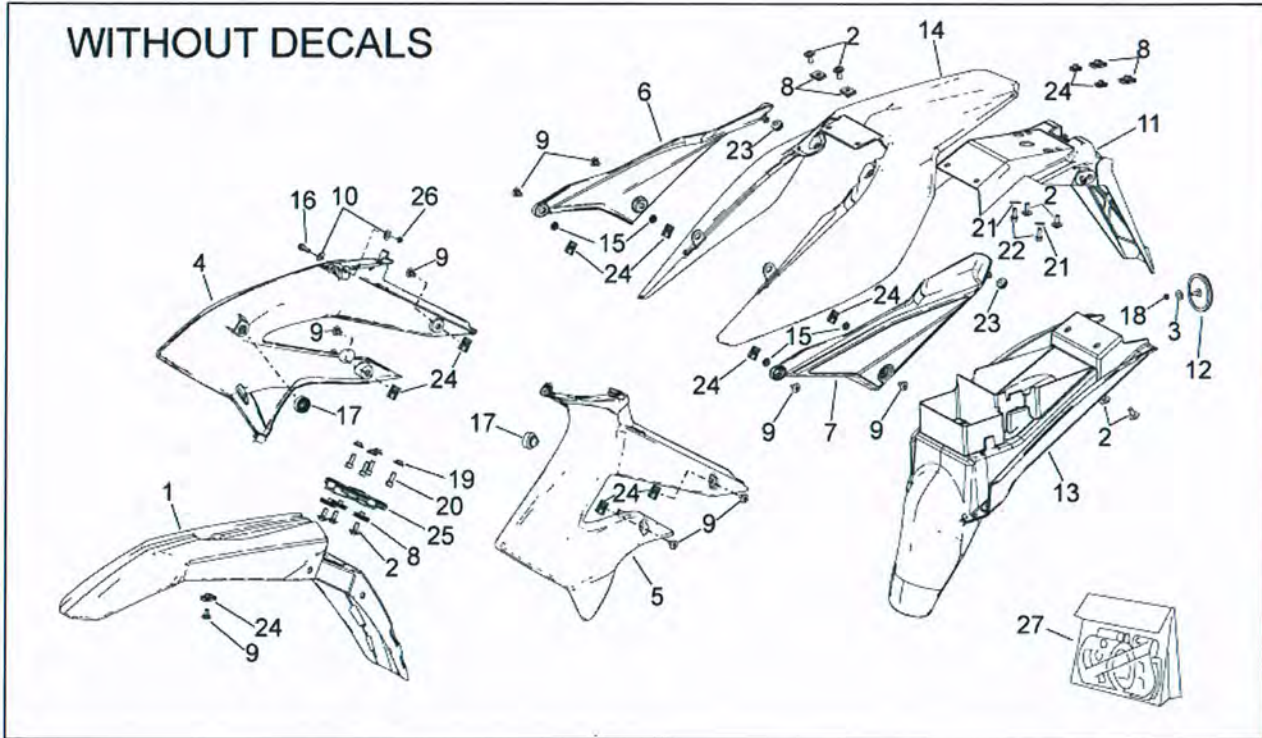

Assembly	Frame
Code	66.05
Description	Body
Review	1

FILTERS: none

Pos.	Code	Description	Q.ty	Variants
20	00000004615	Hex socket screw 6x16	0	
21	847226	Washer	0	
22	00000004515	screw	0	
23	00D01010821	Silent-block	0	
24	00G04401462	Nut D5	0	
25	866932	Maintenance	0	
26	00000023050	Nut	0	
27	86726100W0A	Trimmings kit	0	Vehicle colour: Blue Argos 2013 (DE6D31A00EAD05) [az]
27	2R000077	DECAL SERIES DRD 50 EXTREME SM 2013	0	Country: Scandinavia [SC]
27	86726100W0N	Trimmings kit	0	Vehicle colour: Black 2013 (DE6D31A00EAD06) [blk]
27	86726100W0B	Trimmings kit	0	Vehicle colour: White 2013 (DE6D31A00EAD07) [wh]
27	2R000064	Trimmings kit	0	Vehicle colour: Limited Edition green 2013 [LE]
27	86705000W0N	Trimmings kit	0	Technical Specifications: Country: Austria [AU]