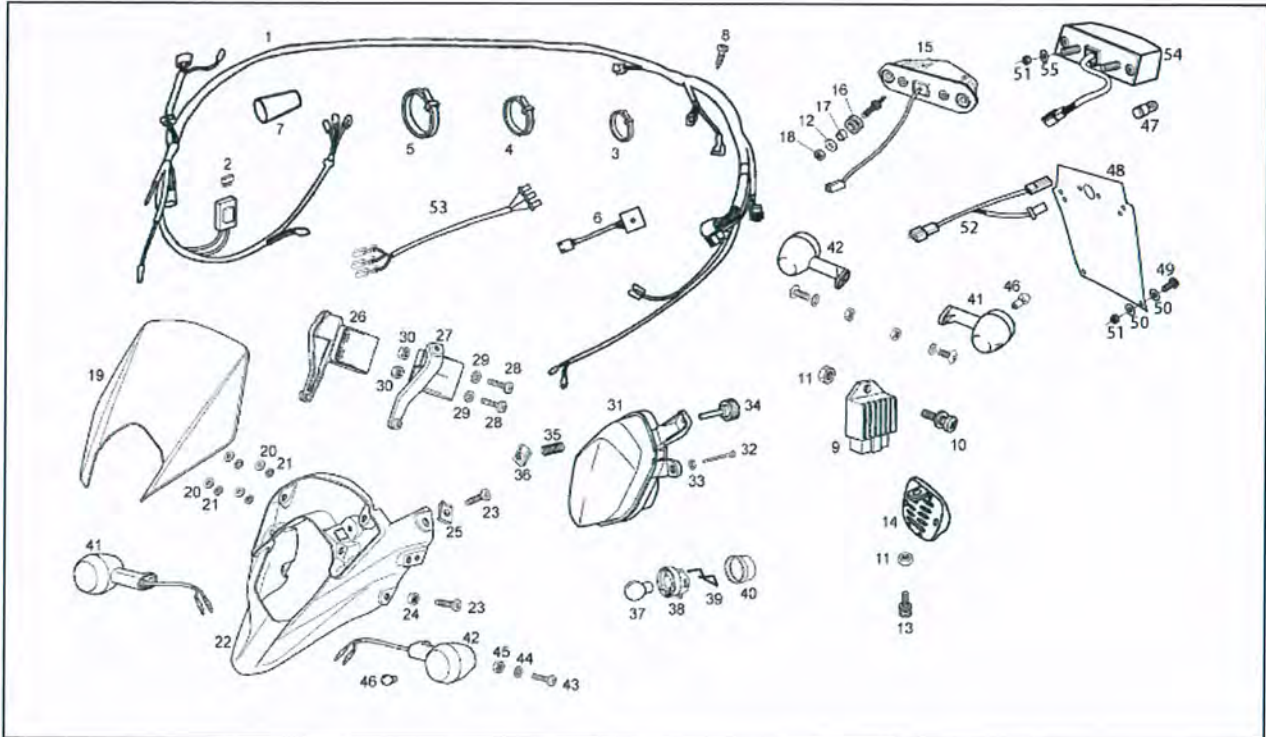

Assembly	Frame
Code	66.07
Description	Lights - Electrical system
Review	1

FILTERS: none

Pos.	Code	Description	Q.ty	Variants
1	866993	Main wiring harness	0	
2	00H01001911	Fuse 7,5A	0	
3	00D00900531	Hose clamp	0	
4	00D00900531	Hose clamp	0	
5	00F00900531	Hose clamp 290X4,8	0	
6	00H05700481	Flasher unit	0	
7	00H02300961	Guard	0	
8	00011061300	screw	0	
9	898891	Voltage regulator	0	
10	00D05910081	screw	0	
11	00D01501371	Nut D6	0	
12	00D01200171	Washer D6	0	
13	00012061200	screw 6MX100X12	0	
14	00H01005311	Horn	0	
15	00H01009321	Taillight	0	
16	00008915020	Grommet	0	
17	00D01500471	Ring nut	0	
18	00000023060	Nut M6100	0	
19	86420600W0B	Windshield	0	Vehicle colour: White 2013 (DE6D31A00EAD07) [wh]
19	86420600W0N	Headlight windshield black	0	Vehicle colour: Black 2013 (DE6D31A00EAD06) [blk]
19	86420600W0A	Windshield	0	Vehicle colour: Blue Argos 2013 (DE6D31A00EAD05) [az]
20	00H01500741	Washer	0	
21	861239	Washer	0	
22	866980	Front headlight supp.	0	
23	863408	screw	0	
24	00000023050	Nut	0	Country: Switzerland [CH]
25	00G04401462	Nut D5	0