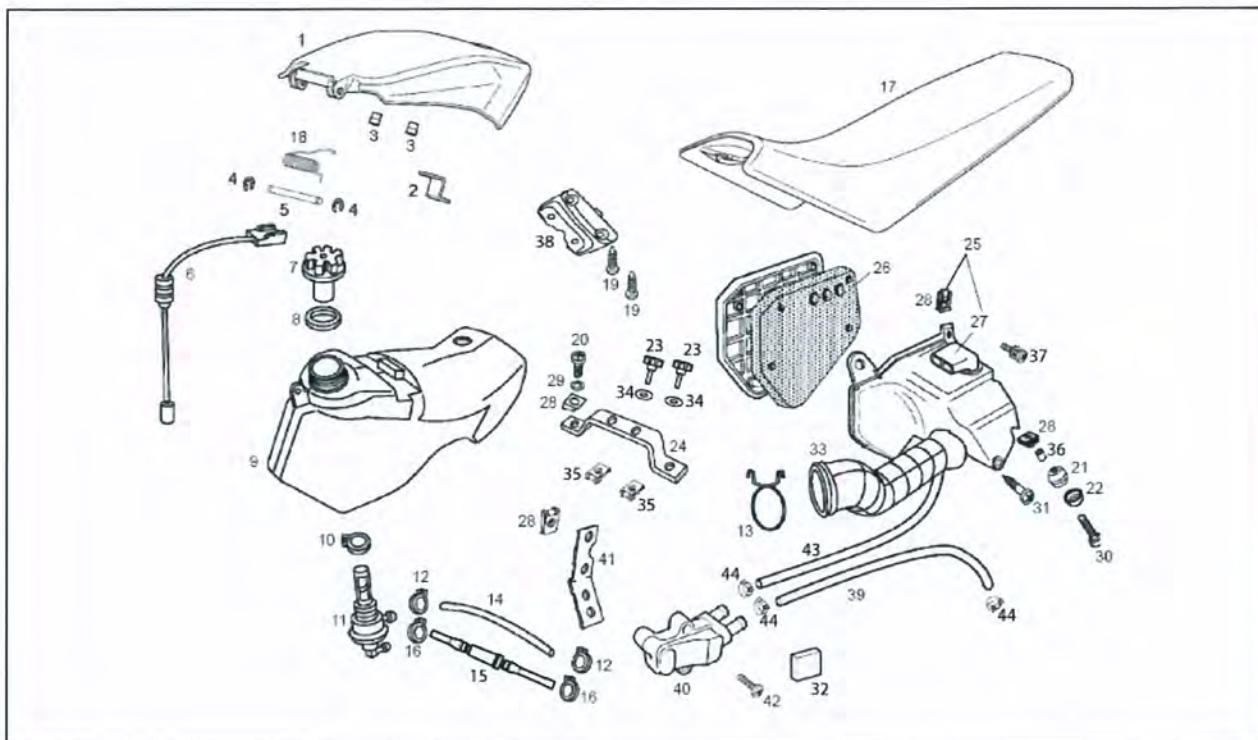

Assembly	Frame
Code	66.04
Description	Tank - Air box - Saddle
Review	1

FILTERS: none

Pos.	Code	Description	Q.ty	Variants
27	00H03208491	pipe	0	
28	00D01501371	Nut D6	0	
29	00D01200171	Washer D6	0	
30	00012161600	screw 6M100X16	0	
31	00073481964	screw 4,8X19	0	
32	00H03800571	Vibration-damping rubber	0	Country: Scandinavia [SC], Switzerland [CH]
33	00H03207261	pipe	0	
34	00D01200171	Washer D6	0	
35	00G04401462	Nut D5	0	
36	00D01500471	Ring nut	0	
37	00D05910081	screw	0	
38	00H00600341	Maintenance	0	
39	00H03703461	Air hose	0	Country: Scandinavia [SC], Switzerland [CH]
40	867256	Air valve	0	Country: Scandinavia [SC], Switzerland [CH]
41	00H06500561	Maintenance	0	Country: Scandinavia [SC], Switzerland [CH]
42	00002062511	screw 6M100X25	0	Country: Scandinavia [SC], Switzerland [CH]
43	00H04200721	pipe	0	Country: Scandinavia [SC], Switzerland [CH]
44	00H03802461	Hose clamp	0	Country: Scandinavia [SC], Switzerland [CH]