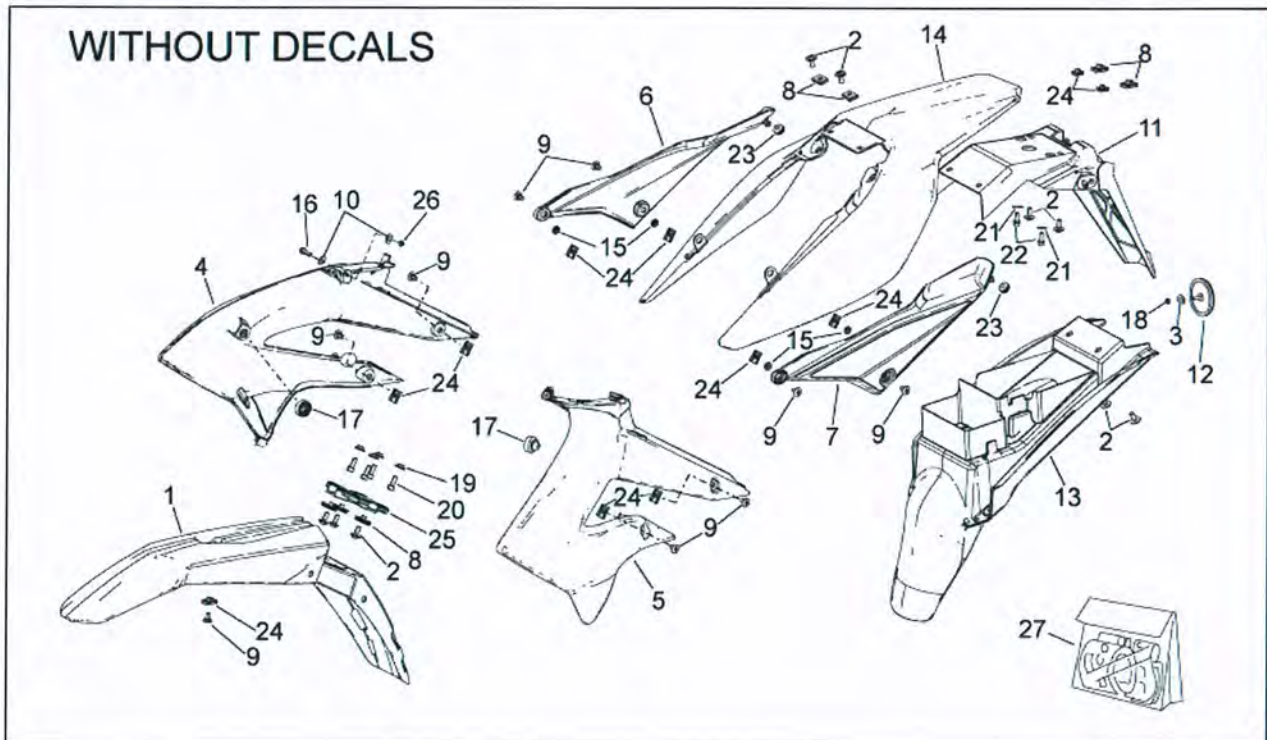

Assembly	Frame
Code	66.05
Description	Body
Review	1

FILTERS: none

Pos.	Code	Description	Q.ty	Variants
1	86693000W0B	Front mudguard, white	0	Vehicle colour: White 2013 (DE6D31A00EAD07) [wh]
1	86693000W0N	Front mudguard, black	0	Vehicle colour: Black 2013 (DE6D31A00EAD06) [blk]
1	86693000W0A	Front mudguard, black	0	Vehicle colour: Blue Argos 2013 (DE6D31A00EAD05) [az]
2	00D05900141	screw 6M100X16	0	
3	847181	Washer	0	
4	86692500W0N	RH front side panel, black	0	Vehicle colour: Black 2013 (DE6D31A00EAD06) [blk]
4	86692500W0A	RH front side panel	0	Vehicle colour: Blue Argos 2013 (DE6D31A00EAD05) [az]
4	86692500W0B	RH front side panel	0	Vehicle colour: White 2013 (DE6D31A00EAD07) [wh]
5	86692600W0A	LH front side panel	0	Vehicle colour: Blue Argos 2013 (DE6D31A00EAD05) [az]
5	86692600W0N	LH front side panel	0	Vehicle colour: Black 2013 (DE6D31A00EAD06) [blk]
5	86692600W0B	LH front side panel	0	Vehicle colour: White 2013 (DE6D31A00EAD07) [wh]
6	866927	RH saddle sup cover	0	
7	866928	LH saddle sup cover	0	
8	00D01501371	Nut D6	0	
9	AP8152339	Screw w/ flange M5x9	0	
10	00047030400	Stop ring D4	0	
11	00H00718341	Number plate holder	0	
12	00K05110651	Reflector	0	
13	866998	Rear mudguard	0	
14	86692900W0N	Rear fairing, black	0	Vehicle colour: Black 2013 (DE6D31A00EAD06) [blk]
14	86692900W0B	Rear fairing, white	0	Vehicle colour: White 2013 (DE6D31A00EAD07) [wh]
14	86692900W0A	Rear fairing	0	Vehicle colour: Blue Argos 2013 (DE6D31A00EAD05) [az]
15	00N01000821	Ring nut	0	
16	00002052051	screw	0	
17	00H06101101	Rubber spacer	0	
18	00000023040	Nut	0	
19	AP9100053	Bush d.10-h.3,5	0