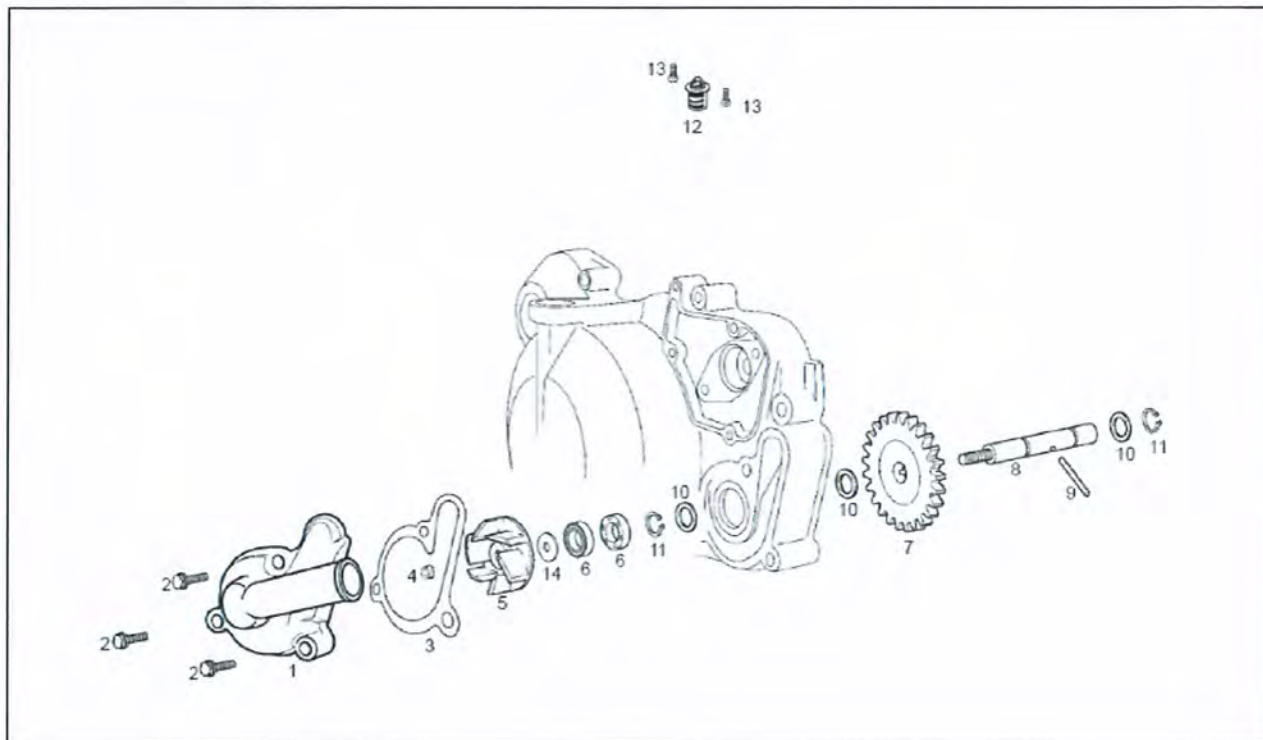

Assembly	Engine
Code	65.24
Description	Water pump
Review	1

FILTERS: none

Pos.	Code	Description	Q.ty	Variants
1	CM150802	Water pump cover	0	
2	00G03900821	screw 6X30	0	
3	879030	Gasket	0	
4	847067	Nut	0	
5	847079	Impeller	0	
6	847077	Gasket ring	0	
7	847080	Pinion Z=32	0	
8	847078	Water pump shaft assy.	0	
9	847184	Pin	0	
10	847183	Washer	0	
11	006408	Safety washer	0	
12	483395	Thermostat	0	
13	018644	screw	0	
14	847181	Washer	0