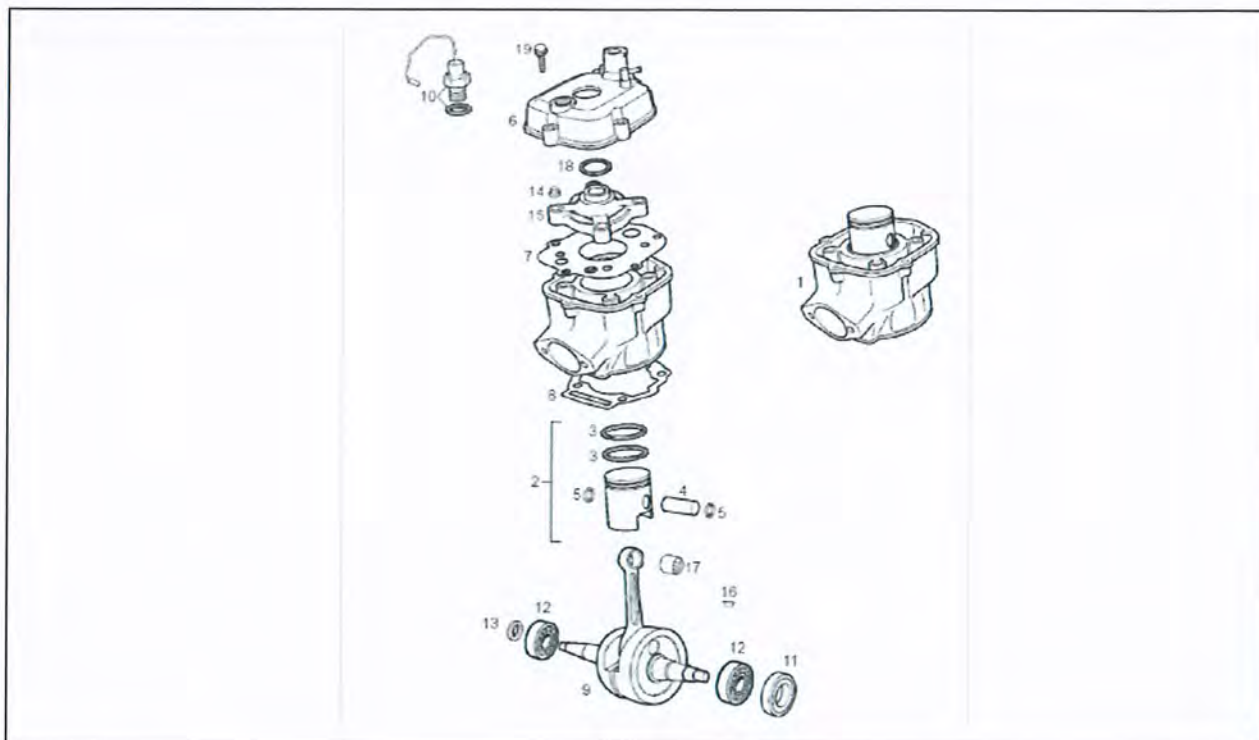

Assembly	Engine
Code	65.15
Description	Cylinder - Piston
Review	1

FILTERS: none

Pos.	Code	Description	Q.ty	Variants
1	877719	Cylinder with piston FE	0	
2	8770700001	Piston assy A-V/FE	0	
2	8770700004	Piston assy D-V/FE	0	
2	8770700002	Piston assy B-V/FE	0	
2	8770700003	Piston assy C-V/FE	0	
3	877072	Ring	0	
4	847012	Piston pin	0	
5	878519	Stop ring	0	
6	CM151902	Head cover	0	
7	871725	Cylinder head gasket	0	
8	CM159503	Gasket V/FE 0,7	0	
8	CM159502	Gasket V/AL 0,5	0	
8	CM159501	Gasket V/FE 0,3	0	
9	874224	Drive shaft	0	
10	880325	Temperature gauge	0	
11	847020	Oil seal	0	
12	847172	Bearing	0	
13	847020	Oil seal	0	
14	436947	Nut	0	
15	847008	Cylinder head	0	
16	847215	Transmission key	0	
17	847529	Cage	0	
18	847007	Cylinder head gasket	0	
19	414837	Screw w/ flange M6x25	0