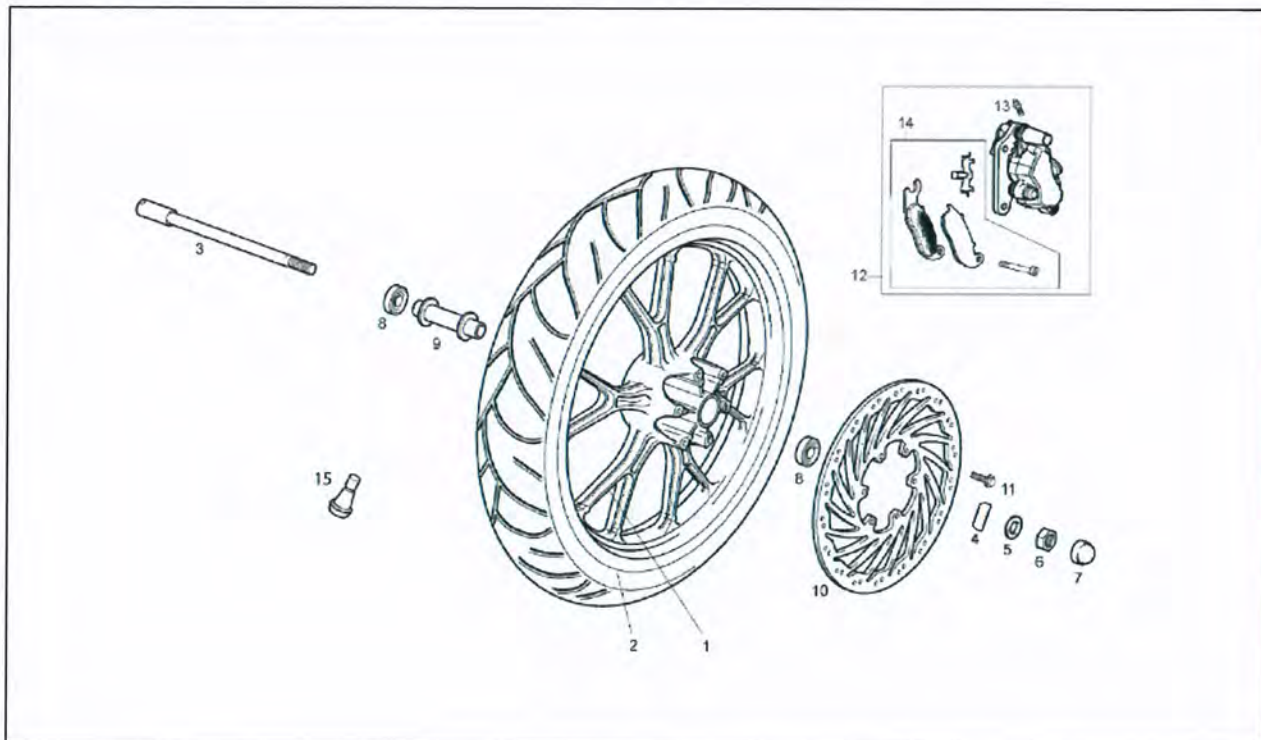

Assembly	Frame
Code	66.08
Description	Front wheel
Review	1

FILTERS: none

Pos.	Code	Description	Q.ty	Variants
1	86690500WNB	Front wheel	0	
2	00H01221111	Tyre	0	
3	863331	Front wheel spindle	0	
4	867000	Wheel spacer	0	
5	00032015000	Washer	0	
6	00H00300672	Nut	0	
7	00H01201331	Guard	0	
8	601345	Ball bearing	0	
9	00H01205031	Internal spacer	0	
10	866919	Front brake disc	0	
11	00H02402282	screw 6X20	0	
12	866954	Front brake caliper	0	
13	867240	Air bleed valve	0	
14	867242	Brake pads kit	0	
15	00G04702091	Air valve	0