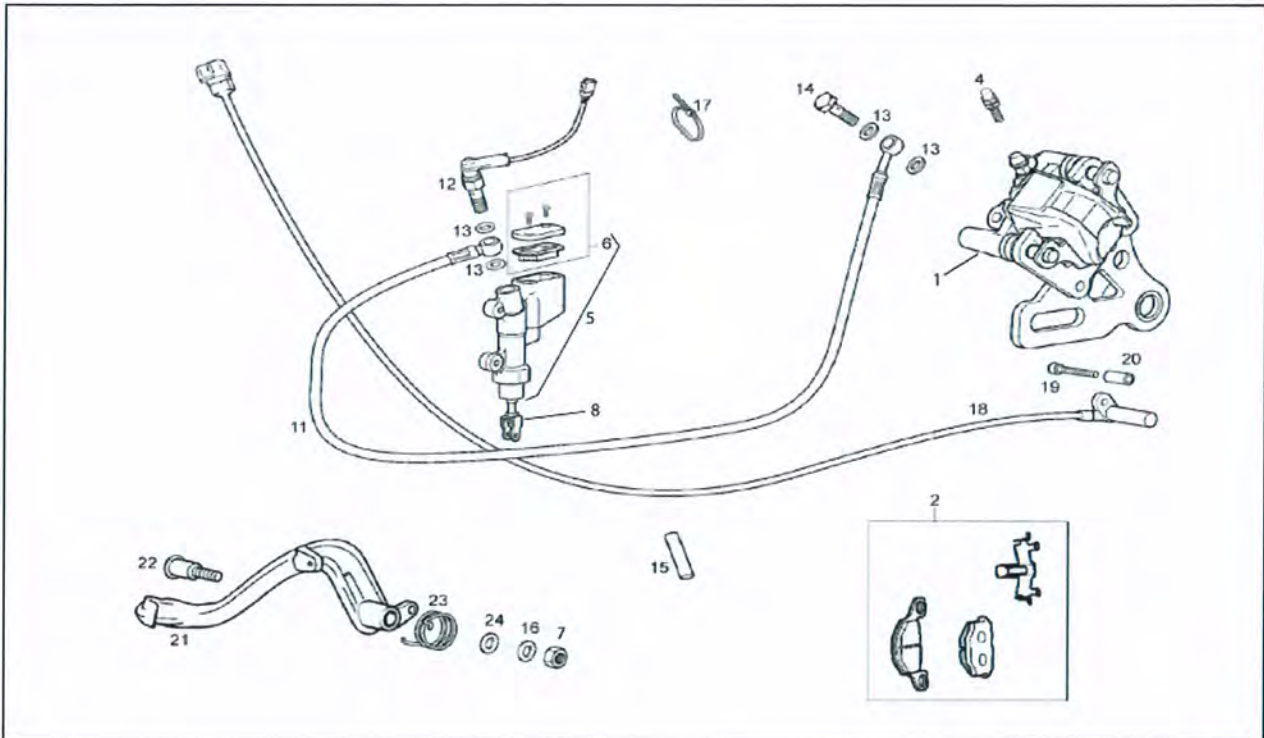

Assembly	Frame
Code	66.10
Description	Rear brake system
Review	1

FILTERS: none

Pos.	Code	Description	Q.ty	Variants
1	866956	Rear brake caliper	0	
2	867242	Brake pads kit	0	
4	867240	Air bleed valve	0	
5	866955	Rear master cylinder	0	
6	867241	Cover kit	0	
7	AP8152300	Self-locking nut M8	0	
8	00H01103611	Master cylinder rod	0	
11	866958	Rear brake hose	0	
12	00H01001701	Stop switch	0	
13	867238	Washer	0	
14	867237	Oil hose union	0	
15	864587	Guard	0	
16	AP8120178	O-ring OR112	0	
17	00F00900531	Hose clamp 290X4,8	0	
18	863307	Speed sensor	0	
19	00008063500	screw	0	
20	864826	Ring nut	0	
21	00H01120021	Brake lever	0	
22	00H01100172	screw	0	
23	00H01102072	Spring	0	
24	00005527540	Washer	0