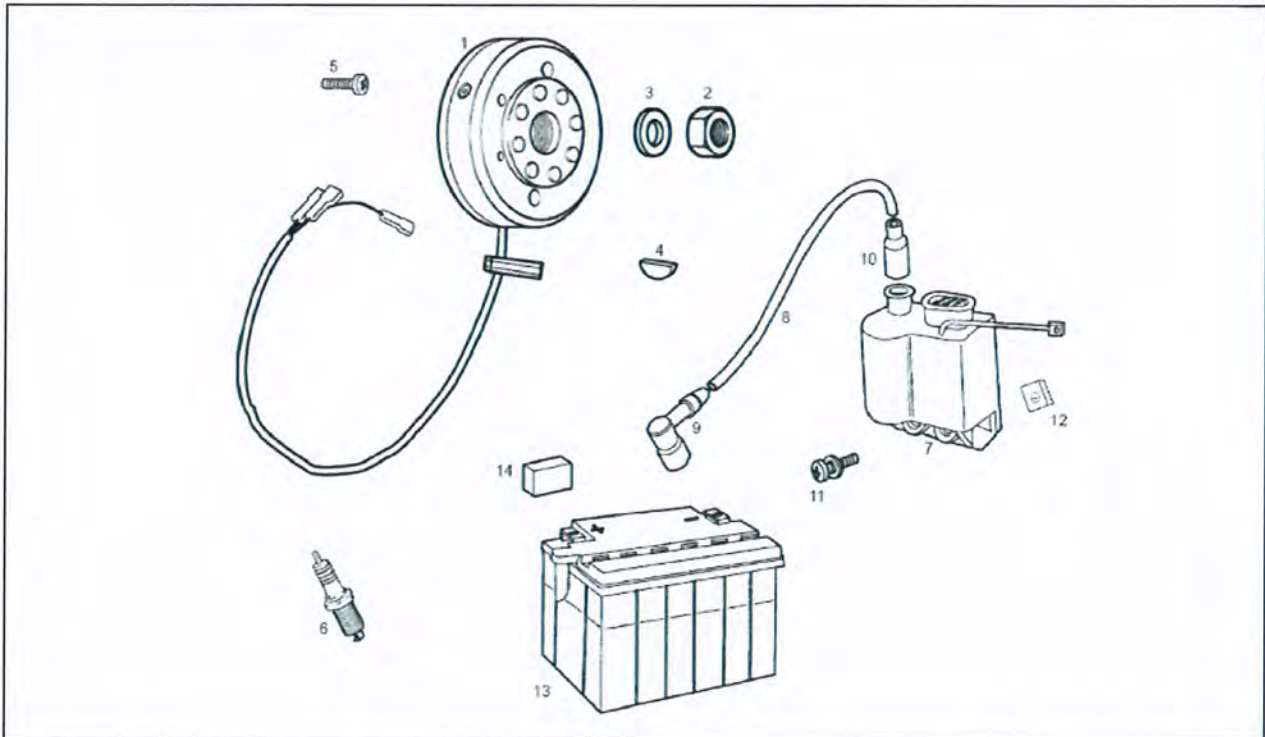

Assembly	Engine
Code	65.22
Description	Ignition unit
Review	1

FILTERS: none

Pos.	Code	Description	Q.ty	Variants
1	82829R	Cdi magneto assy	0	
2	847235	Nut	0	
3	847234	Washer	0	
4	847215	Transmission key	0	
5	878869	Torx Screw M5x12	0	
6	861612	Spark plug NGK BR8ES	0	
7	00H03334171	Coil	1	Country: Denmark [DK], Scandinavia [SC]
7	00H03330171	Coil	0	
8	00F03310741	HT wire	0	
9	00G03301271	Sparkplug cap	0	
10	00G03301731	Cap	0	
11	00G06800021	Screw 6m100x20	0	
12	00D01501371	Nut D6	0	
13	234390	Battery 12V-4Ah	0	
14	00H06300771	Lock	0