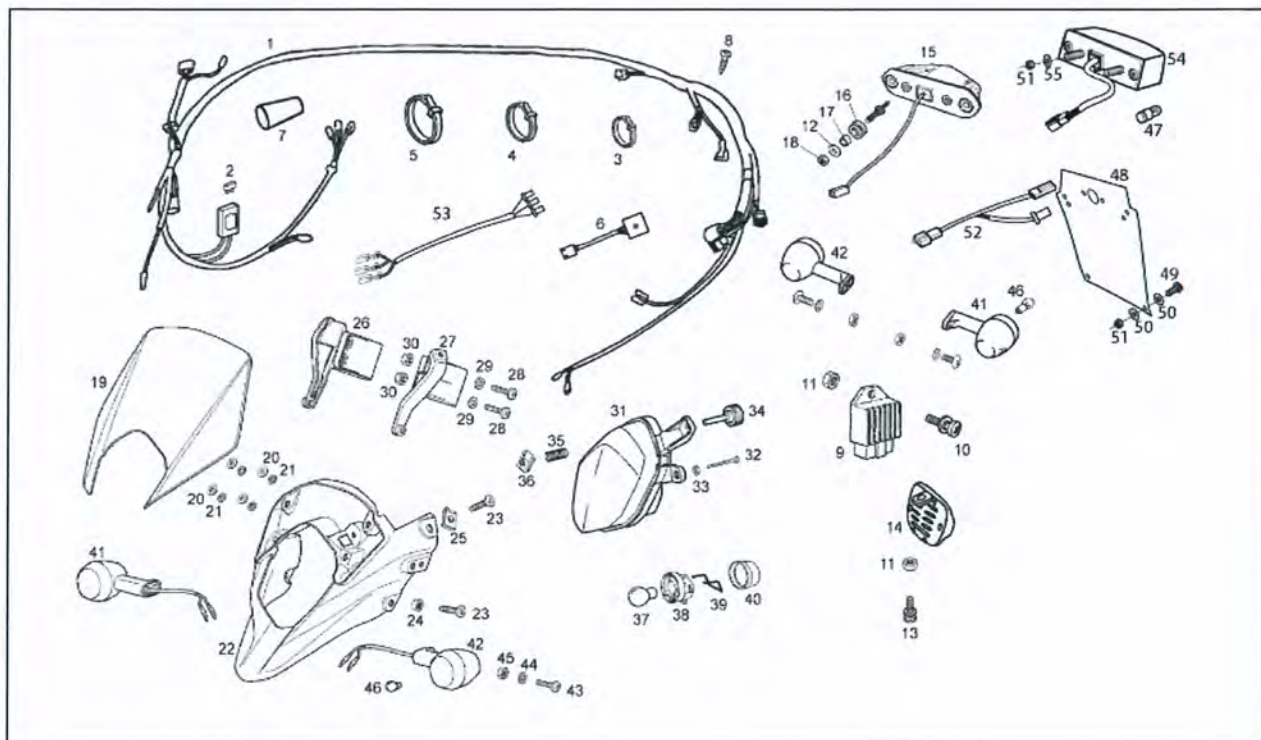

Assembly	Frame
Code	66.07
Description	Lights - Electrical system
Review	1

FILTERS: none

Pos.	Code	Description	Q.ty	Variants
52	861315	Plate light wiring	0	Country: Switzerland [CH]
53	863523	Headlight wiring w/harness	0	Country: Switzerland [CH]
54	00H05700471	Complete license plate light	0	Country: Switzerland [CH]
55	00H03800722	Washer	0	Country: Switzerland [CH]