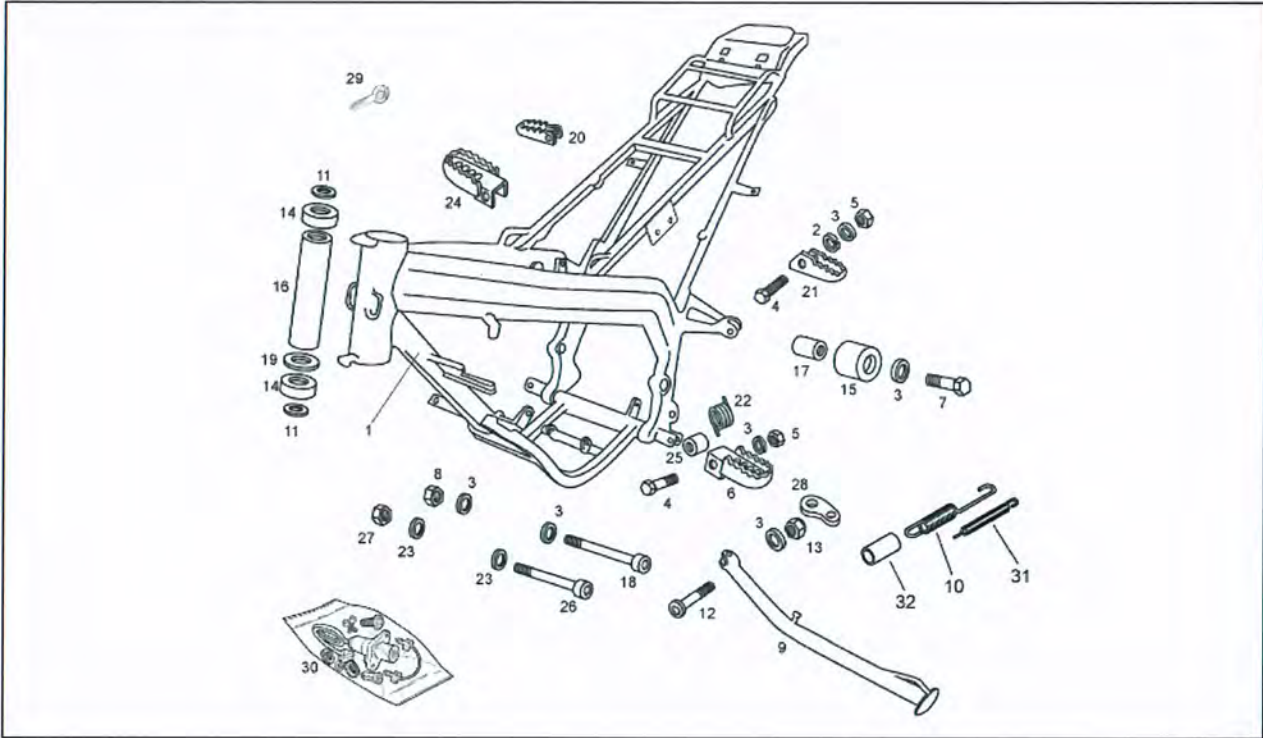

Assembly	Frame
Code	66.01
Description	Frame
Review	1

FILTERS: none

Pos.	Code	Description	Q.ty	Variants
28	00H00800422	Plate	0	
29	00F01810411	Key	0	
30	00H05908251	Lock kit	0	
31	867290	Lateral stand spring	0	
32	AP8102524	Stand spring protection	0