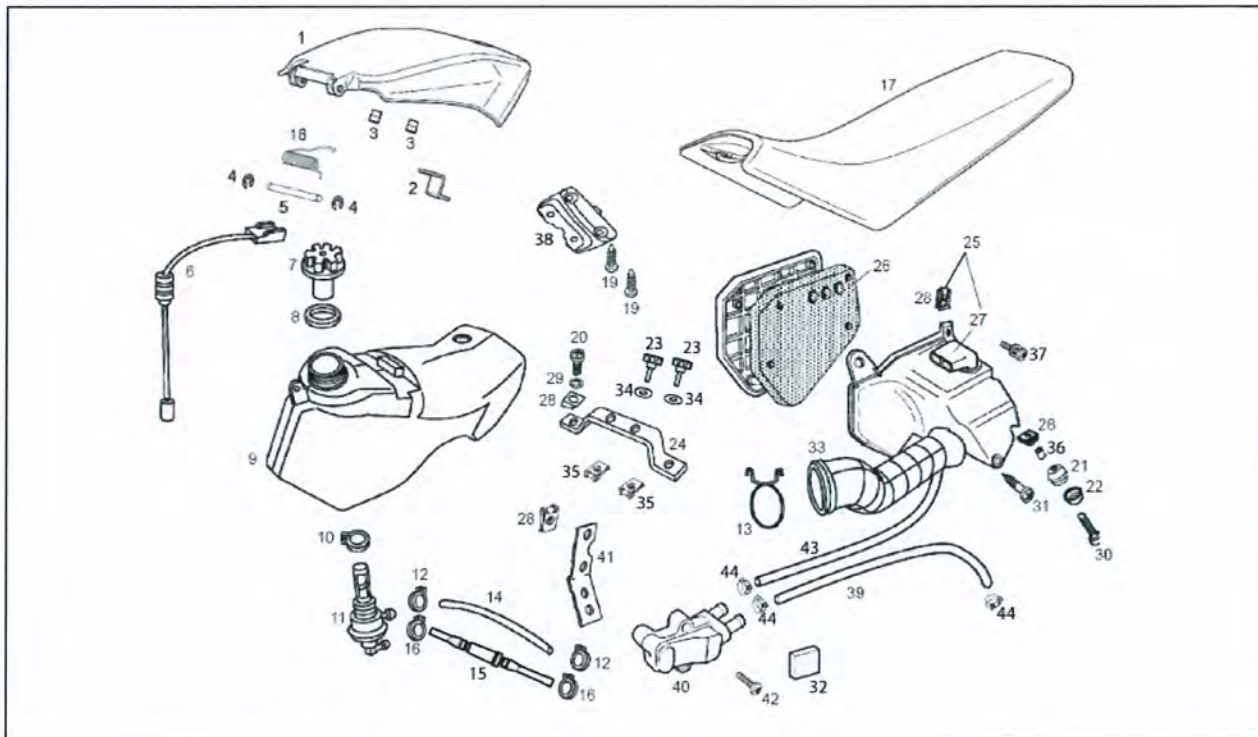

Assembly	Frame
Code	66.04
Description	Tank - Air box - Saddle
Review	1

FILTERS: none

Pos.	Code	Description	Q.ty	Variants
1	864857	Tank cover	0	
2	864819	Lock lever	0	
3	865453	Tank rubber	0	
4	00047030400	Stop ring D4	0	
5	00H06303752	Pin	0	
6	864489	Fuel level sensor	0	
7	00G00401131	Oil filler cap	0	
8	00F00400771	Washer	0	
9	00H00406011	Fuel tank	0	
10	00G00400501	Hose clamp	0	
11	00G00400181	Fuel cock	0	
12	00D03700131	Hose clamp	0	
13	00G03204272	Spring	0	
14	00F00403321	pipe	0	
15	866497	pipe	0	
16	00F03710131	Hose clamp	0	
17	8669451001	Saddle, black	0	Vehicle colour: Black 2013 (DE6D31A00EAD06) [blk]
18	00H06303762	Spring	0	
19	00011051401	Self-tap screw 5X14	0	
20	00012061200	screw 6MX100X12	0	
21	00008915020	Grommet	0	
22	00D01500552	Cup	0	
23	861417	Threaded knob	0	
24	00H00404051	Tank support	0	
25	00H018095415	Air cleaner box	0	
25	865094A5	Air cleaner box	0	Country: Scandinavia [SC], Switzerland [CH]
26	00H03209251	Air filter	0